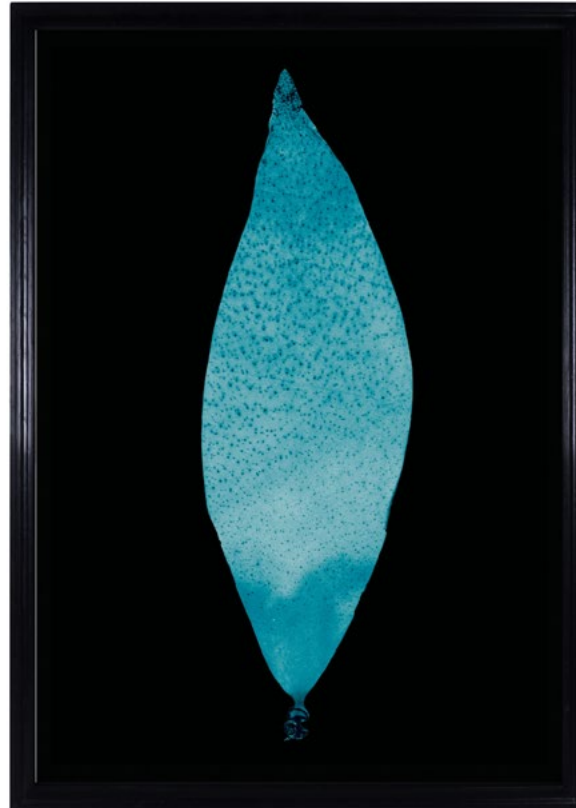

< Back

HOME ACCESSORIES / CLASSIC COLLECTION / WALL ART

SEALIFE

These colour-enhanced high resolution images are taken from sea life samples off the coast of the United Kingdom. The vibrant colours of red, blue and orange present a striking contrast against the black background, rather like the dark stillness of the ocean.

AVAILABLE IN :

Black Wood Framed

More options available - See over for more details.

DIMENSIONS :

L: 42.6" / 109 cm

W: 1.2" / 3 cm

H: 62.9" / 161 cm

PRODUCT SHOWN IN :

Sealife Blue Flat - Black Wood

TIMOTHY OULTON

HOME ACCESSORIES / CLASSIC COLLECTION / WALL ART / SEALIFE

FULL COLLECTION

Sealife Blue Flat
L: 42.6" / 109 cm
W: 1.2" / 3 cm
H: 62.9" / 161 cm

Sealife Red Flat
L: 42.6" / 109 cm
W: 1.2" / 3 cm
H: 62.9" / 161 cm

Sealife Rhodomel
L: 43" / 110 cm
W: 1.2" / 3 cm
H: 62.9" / 161 cm

Sealife Wireweed
L: 43" / 110 cm
W: 1.2" / 3 cm
H: 62.9" / 161 cm