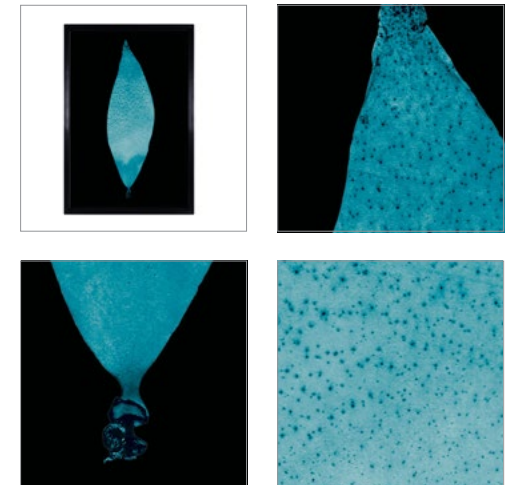

< Back

HOME ACCESSORIES / CLASSIC COLLECTION / WALL ART

SEALIFE

These colour-enhanced high resolution images are taken from sea life samples off the coast of the United Kingdom. The vibrant colours of red, blue and orange present a striking contrast against the black background, rather like the dark stillness of the ocean.

AVAILABLE IN :

Black Wood Framed

More options available - See over for more details.

DIMENSIONS :

L: 42.6" / 109 cm

W: 1.2" / 3 cm

H: 62.9" / 161 cm

PRODUCT SHOWN IN :

Sealife Blue Flat - Black Wood

TIMOTHY OULTON

HOME ACCESSORIES / CLASSIC COLLECTION / WALL ART / SEALIFE

FULL COLLECTION

Sealife Blue Flat
L: 42.6" / 109 cm
W: 1.2" / 3 cm
H: 62.9" / 161 cm

Sealife Red Flat
L: 42.6" / 109 cm
W: 1.2" / 3 cm
H: 62.9" / 161 cm

Sealife Rhodomel
L: 43" / 110 cm
W: 1.2" / 3 cm
H: 62.9" / 161 cm

Sealife Wireweed
L: 43" / 110 cm
W: 1.2" / 3 cm
H: 62.9" / 161 cm