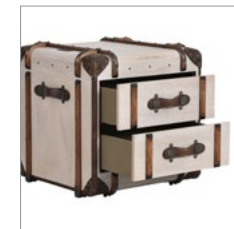

## GLOBETREKKER

Harking back to the romantic era of long, luxurious voyages by sea, the Globetrekker range is inspired by an original trunk from 1914 that Timothy Oulton discovered at an antiques market. Intrigued by the intricate detailing and beautiful brass plate of the trunk, Tim deconstructed the antique, redesigning it to encompass a full collection of side tables, chests, coffee tables, and bookcases, evolving with a range of different innovative finishes. Globetrekker Aero has a rugged, distressed aluminium finish inspired by military aircraft, while Waxed Vellum has a beautifully aged look, with vellum traditionally used as a writing material in medieval manuscripts.

### DIMENSIONS :

L: 23.8" / 61 cm  
W: 23.8" / 61 cm  
H: 24.2" / 62 cm