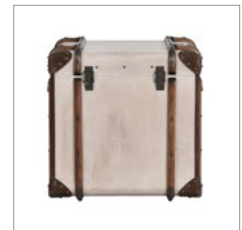

## GLOBETREKKER

Harking back to the romantic era of long, luxurious voyages by sea, the Globetrekker range is inspired by an original trunk from 1914 that Timothy Oulton discovered at an antiques market. Intrigued by the intricate detailing and beautiful brass plate of the trunk, Tim deconstructed the antique, redesigning it to encompass a full collection of side tables, chests, coffee tables, and bookcases, evolving with a range of different innovative finishes. Globetrekker Aero has a rugged, distressed aluminium finish inspired by military aircraft, while Waxed Vellum has a beautifully aged look, with vellum traditionally used as a writing material in medieval manuscripts.

### DIMENSIONS :

L: 23.8" / 61 cm  
W: 23.8" / 61 cm  
H: 24.2" / 62 cm