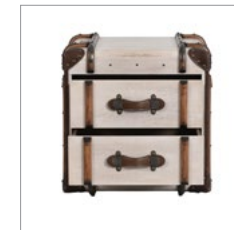

## GLOBETREKKER

Harking back to the romantic era of long, luxurious voyages by sea, the Globetrekker range is inspired by an original trunk from 1914 that Timothy Oulton discovered at an antiques market. Intrigued by the intricate detailing and beautiful brass plate of the trunk, Tim deconstructed the antique, redesigning it to encompass a full collection of side tables, chests, coffee tables, and bookcases, evolving with a range of different innovative finishes. Globetrekker Aero has a rugged, distressed aluminium finish inspired by military aircraft, while Waxed Vellum has a beautifully aged look, with vellum traditionally used as a writing material in medieval manuscripts.

### DIMENSIONS :

L: 23.8" / 61 cm  
W: 23.8" / 61 cm  
H: 24.2" / 62 cm