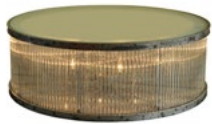

**BULB TYPE :**

EU, AU, ASIA: B E14 18W / Halogen

US: B E12 25W / Incandescent

See over for more details of the full collection.

**DIMENSIONS :**

SMALL

L: 23.6" / 60 cm

W: 23.6" / 60 cm

H: 23.6" / 60 cm

Max. Watt.: 150 W

No. of Bulbs: 6

**PRODUCT SHOWN IN :**

Small - Natural

*Check for release certification in specific regions.*

PRODUCTS / CLASSIC COLLECTION / SIDE TABLES / ROD

FULL COLLECTION

**Rod Coffee Table**  
 L: 47.2" / 120 cm  
 W: 47.2" / 120 cm  
 H: 15.7" / 40 cm  
 Weight: 86 kg  
 Max. Watt.: 144 / 200 W  
 No. of Bulbs: 8

**Rod Console**  
 L: 35.4" / 90 cm  
 W: 17.7" / 45 cm  
 H: 29.5" / 75 cm  
 Weight: 23 kg  
 Max. Watt.: 126 / 175 W  
 No. of Bulbs: 7