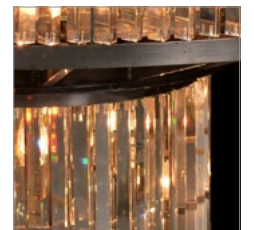

PRODUCTS / CLASSIC COLLECTION / DINING TABLES

REX

Show-stopping glamour inspired by 1920s Hollywood, when Douglas Fairbanks and Mary Pickford ruled the silver screen and the historic Hollywood Roosevelt Hotel played host to the first Academy Awards. The Oscar-worthy Rex celebrates this era of opulence and optimism, meticulously handcrafted from premium cut crystal. Softly lit from within, the whole piece dramatically glows like a stunning Art Deco chandelier. Dress up for dinner and host your friends for decadent nights of sparkling conversation, fabulous food and far too much wine.