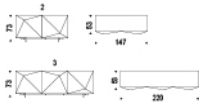

DIMENSIONS

147x53x73h - 2

220x53x73h - 3

DESCRIPTION

2 or 3 doors sideboard in polished lacquered glossy black, glossy white, glossy moka, glossy red or matt graphite wood. Stainless steel feet, matt white or graphite arnished. Internal clear glass shelves. Internal drawer in the 3 doors version.