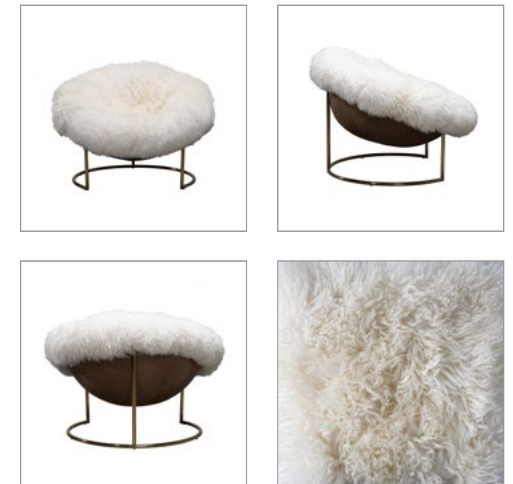

PRODUCTS / CLASSIC COLLECTION / ARMCHAIRS

CAVE

Sometimes the evening needs to get a little wild. Covered in long-haired New Zealand sheepskin, the untamed Cave chair makes a great little cocktail chair for nights in with friends. Lose your inhibitions and relax in good company.

OTHER MODELS :

Cave Footstool

L: 30.7" / 78 cm
W: 30.7" / 78 cm
H: 16.1" / 41 cm

AVAILABLE IN :

LEATHER : Yeti Beige, Black, Brown, White

BASE: Destroyed Raw

LEGS/ FRAME: Shiny Brass | Iron

DIMENSIONS :

OVERALL

L: 33.3" / 85 cm
W: 33.3" / 85 cm
H: 26.4" / 67 cm

SEAT

L: 20.9" / 47 cm
W: 20.9" / 57 cm
H: 20.9" / 47 cm

PRODUCT SHOWN IN :

Yeti White & Shiny Brass

> SEATINGS SPECIFICATIONS