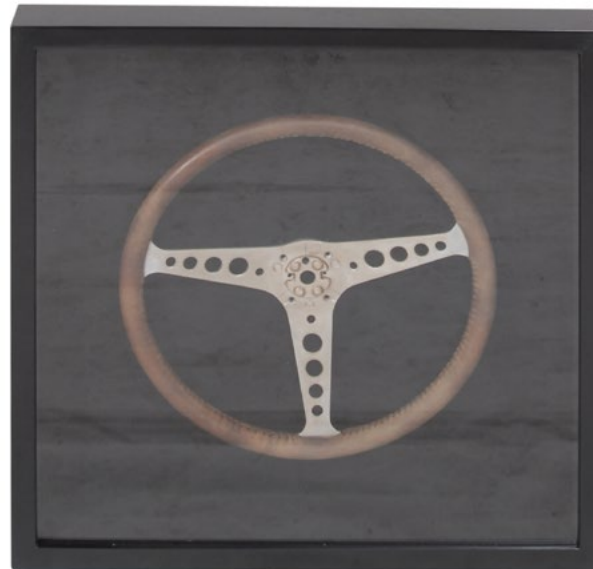

HOME ACCESSORIES / CLASSIC COLLECTION / WALL ART

3D OBJET SHADOW BOX

Our Shadow Box collection features exact replicas of vintage curiosities, mounted on black velvet and showcased in framed glass shadow boxes. Reminiscent of treasured keepsakes which define the life, aspirations, memories and dreams of their owner. The sleek lines of this mid-20th century steering wheel evokes the speed and luxury of classic European sports cars.

DIMENSIONS :

L: 23.6" / 60 cm

W: 2.8" / 7 cm

H: 23.6" / 60 cm

AVAILABLE IN :

Leather or Wooden Steering Wheel

PRODUCT SHOWN IN :

Leather Steering Wheel

More options available - See over for more details.

TIMOTHY OULTON

HOME ACCESSORIES / CLASSIC COLLECTION / WALL ART / 3D OBJET SHADOW BOX

FULL COLLECTION

**Steering Wheel
Shadow Box
Leather**

L: 23.6" / 60 cm
W: 2.8" / 7 cm
H: 23.6" / 60 cm

**Steering Wheel
Shadow Box
Wooden**

L: 23.6" / 60 cm
W: 2.8" / 7 cm
H: 23.6" / 60 cm

**Cricket Bat
Shadow Box**

L: 9.8" / 25 cm
W: 2.8" / 7 cm
H: 36.2" / 92 cm

| CONTACT

TIMOTHY OULTON 2020 TEARSHEET V1 | TIMOTHYOULTON.COM