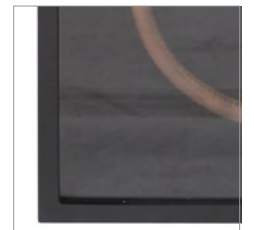

HOME ACCESSORIES / CLASSIC COLLECTION / WALL ART

3D OBJET SHADOW BOX

Our Shadow Box collection features exact replicas of vintage curiosities, mounted on black velvet and showcased in framed glass shadow boxes. Reminiscent of treasured keepsakes which define the life, aspirations, memories and dreams of their owner. The sleek lines of this mid-20th century steering wheel evokes the speed and luxury of classic European sports cars.

DIMENSIONS :

L: 23.6" / 60 cm

W: 2.8" / 7 cm

H: 23.6" / 60 cm

AVAILABLE IN :

Leather or Wooden Steering Wheel

PRODUCT SHOWN IN :

Leather Steering Wheel

More options available - See over for more details.

TIMOTHY OULTON

HOME ACCESSORIES / CLASSIC COLLECTION / WALL ART / 3D OBJET SHADOW BOX

FULL COLLECTION

**Steering Wheel
Shadow Box
Leather**

L: 23.6" / 60 cm
W: 2.8" / 7 cm
H: 23.6" / 60 cm