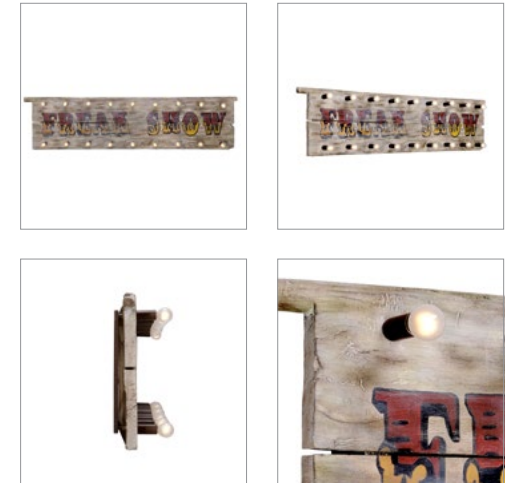

HOME ACCESSORIES / CLASSIC COLLECTION / WALL ART

FREAK SHOW

These unique circus signs are a nostalgic bow to the showmanship of 1920s funfairs. The design is painted by hand onto an old salvage door. The hand painting process takes 48 hours, all the bolts holes are kept in and the weathered character is preserved, as a testament to its rich provenance. A rugged, distressed finish gives this piece a very vintage feel, softly lit by playful white carnival bulbs.

OTHER MODELS :

Piccadilly Circus

Peep Show

BULB TYPE :

EU, AU, ASIA: P45 E14 18W / Halogen

US: P45 E12 15W / Incandescent

Special Note: Each piece being assembled, finished and painted by hand, color shape and size variations are to be expected.

DIMENSIONS :

L: 73" / 186 cm

W: 7.5 / 19 cm

H: 19.3" / 49 cm

Weight: 22 kg

Max. Watt.: 450 W

No. of Bulbs: 18

PRODUCT SHOWN IN :

Freak Show - Distressed Paint

Check for release certification in specific regions.