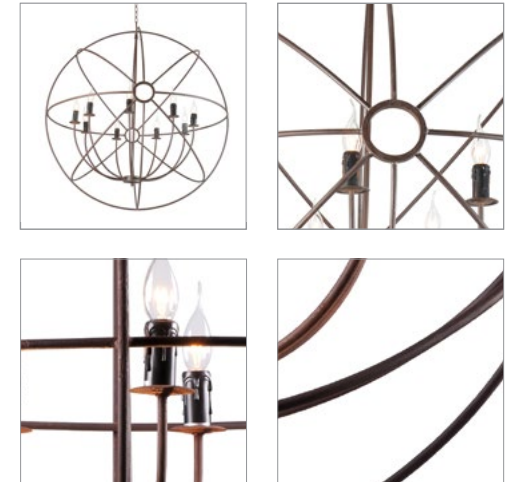

HOME ACCESSORIES / CLASSIC COLLECTION / LIGHTING

GYRO

The Gyro lighting collection is inspired by nineteenth century experimental physicist Leon Foucault's gyroscope: a device used for measuring orientation. Extracting key elements from the historical instrument such as its multiple axes, the gyroscope has been reinterpreted into a framework of aged metal spheres fixed around a nucleus of candle lights. These sculptural forms have been redesigned into functional lighting fixtures including floor lamps, sconces, table lamps, and pendants, and are featured in two authentic finishes: Antique Rust and Natural raw metal.

AVAILABLE IN :

FRAME : Antique Rust | Natural

BULB TYPE :

EU, AU, ASIA: CA E14 18W / Halogen

US: CA E12 25W / Incandescent

DIMENSIONS :

L: 40.2" / 102 cm Weight: 7 kg
W: 40.2" / 102 cm Max. Watt.: EU 162 / US 225 W
H: 42.5" / 108 cm No. of Bulbs: 9

PRODUCT SHOWN IN :

Large Pendant - Antique Rust

This light fixture is dimmable. Gyro also available in Pendant, Floor lamp, Table lamp and Sconce - See over for other sizes.

Check for release certification in specific regions.

Gyro Large Pendant (102cm)

L: 40.2" / 102 cm
W: 40.2" / 102 cm
H: 42.5" / 108 cm

Weight: 7 kg
Max. Watt.: 162 / 225 W
No. of Bulbs: 9

Gyro Medium Pendant (82cm)

L: 32.3" / 82 cm
W: 32.3" / 82 cm
H: 35" / 89 cm