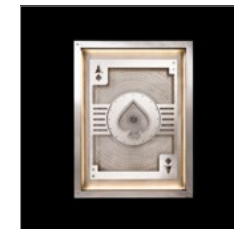

# HUSTLE

A statement piece for players and risk-takers. The Hustle is laser-cut from a sheet of steel for a modern take on the classic playing card graphic. The metal is raised for a 3D effect, and the design is back-lit for added drama. Choose your Ace from each of the four suits; Hearts, Diamonds, Spades or Clubs. The perfect backdrop for a games night with friends.

## OTHER MODELS :

**Hustle Aces of  
Hearts**

**Hustle Aces of  
Clubs**

**Hustle Aces of  
Diamonds**

## DIMENSIONS :

L: 27.6" / 70 cm

W: 5.5" / 14 cm

H: 36.2" / 92 cm

Weight: 37.8 kg

Max. Watt.: 45 W

No. of Bulbs: LED