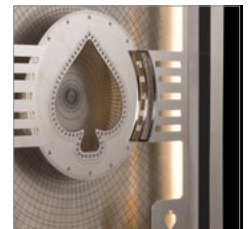

DIMENSIONS :

L: 27.6" / 70 cm

W: 5.5" / 14 cm

H: 36.2" / 92 cm

Weight: 37.8 kg

Max. Watt.: 45 W

No. of Bulbs: LED

PRODUCT SHOWN IN :

Aces of Spades - Brushed Steel

Check for release certification in specific regions.