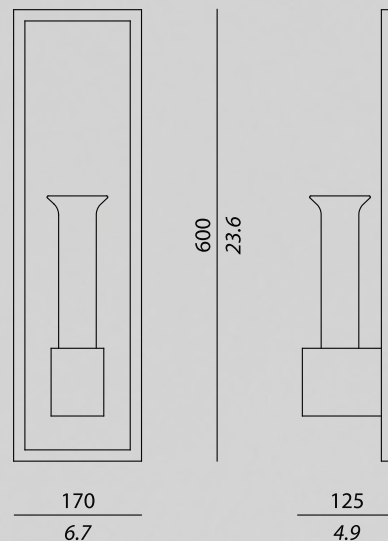

LALA AP SOLIFLOR

TECHNICAL SHEET

UBICAZIONE : interni / LOCATION : indoor

CODICE IP / IP CODE : IP20

TIPOLOGIA / TYPOLOGY :

Lampada a muro / Applique lamp

FINITURE e MATERIALI / FINISHES and MATERIALS :

Base in rovere tinto wengè e specchio incassato / Base in wengè wood and bevelled mirror reflector

Stelo in nickel satinato / Satin nickel stem

PARALUME / SHADE :

Cotone bianco / White cotton

LIGHT SOURCE

FONTE inclusa / SOURCE included :

1 x LED custom

POTENZA / POWER : 3 W

TEMPERATURA DI COLORE / COLOUR TEMPERATURE :

2700 K

CRI : 90

EMISSIONE / EMISSION : 1 x 250 Lm

ALIMENTAZIONE / TENSION : 220 V

BOX SIZES

Box 1:

WIDTH : 28 cm / 11 inc

DEPTH : 28 cm / 11 inc

HIGHT : 80 cm / 31.6 inc

WEIGHT : 5 kg

TECHNICAL DRAWINGS