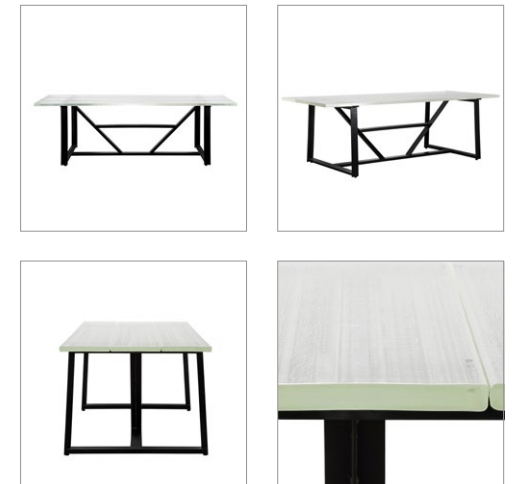

PRODUCTS / CLASSIC COLLECTION / DINING TABLES

ICEBERG

The Iceberg collection's minimal lines encapsulate the elemental power of ice. Wide planks of transparent glass evoke sleek, frozen blocks of water, floating serenely atop a rigid black steel frame. Each plank can simply be lifted and turned, choosing from a unique wave-like texture on one side or a smooth, pure finish on the reverse. Carefully crafted, thought-out details for modern entertaining.

Newly available as a bookcase and side table.

AVAILABLE IN 2 SIZES:

Iceberg Dining Table 213cm

L: 83.9" / 213 cm
 W: 38.9" / 99 cm
 H: 30" / 76 cm
 L.S: 52.4" / 133cm

Special Note: Small white markings may appear within the grooves of the rippled side, this is a characteristic of the glass and part of the design.

Two people are recommended to carefully turn the glass planks if desired.

See over for more details of the full collection.

DIMENSIONS :

OVERALL

L: 97.6" / 248 cm
 W: 38.9" / 99 cm
 H: 30" / 76 cm

LEGS SPACING

L: 67" / 170 cm

UNDER TABLE TOP

H: 29" / 73 cm

PRODUCT SHOWN IN :

248cm - Glass Beam & Matt Black

TIMOTHY OULTON

PRODUCTS / CLASSIC COLLECTION / DINING TABLES / ICEBERG

**Iceberg
Side Table**
L: 27.6" / 70 cm
W: 26.8" / 68 cm
H: 23.6" / 60 cm