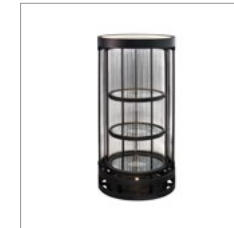

## BIO HAZARD

The sardonically named Bio Hazard bar cabinet is its own warning label, but this beautiful glowing capsule of handcrafted glass rods is tempting nonetheless. Held in a black frame, with LED lighting built into the top, the round sliding doors reveal a protected core of glass shelves, to hold bottles of your guests' favourite poison.

#### Bio Hazard Bar Cabinet Short

Dia: 24.4" / 62 cm

H: 23.6" / 60 cm

Max. Watt.: 13 W

No. of Bulbs: 5 & 1 LED strip

### DIMENSIONS :

Dia: 23.6" / 60 cm    Max. Watt.: 13 W

H: 46.1" / 117 cm    No. of Bulbs: 5 & 1 LED strip