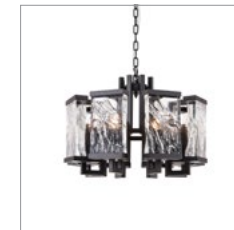

HOME ACCESSORIES / CLASSIC COLLECTION / LIGHTING

ICE

This powerfully bracing design features polished glass that has been uniquely textured by extreme heat to resemble blocks of frozen ice. Each block is lit from behind to accentuate its rugged crystallised swirls, and held in an industrial matt black frame. A formidable conversation piece, to proverbially break the ice with new found friends over dinner.

DIMENSIONS :

L: 23.6" / 60 cm Weight: 46 kg
W: 23.6" / 60 cm Max. Watt.: EU 144 / US 200 W
H: 16.9" / 43 cm No. of Bulbs: 8

PRODUCT SHOWN IN :

60cm - Hand-polished Cast Glass - Matt Black

Check for release certification in specific regions.

> APPENDIX SPARE PARTS

BULB TYPE :

UK: LED TYPE B

EU, AU, ASIA: B E14 18W / Halogen

US: B E12 25W / Incandescent

This light fixture is dimmable. See over for more details of the full collection.

HOME ACCESSORIES / CLASSIC COLLECTION / LIGHTING / ICE
FULL COLLECTION

 Weight: 75 kg
 Max. Watt.: 216 / 300 W
 No. of Bulbs: 12

Ice Pendant
Sm 60cm
 L: 23.6" / 60 cm
 W: 23.6" / 60 cm
 H: 16.9" / 43 cm

 Weight: 46 kg
 Max. Watt.: 144 / 200 W
 No. of Bulbs: 8

Ice Rect. Pendant
187cm
 L: 73.6" / 187 cm
 W: 21.7" / 55 cm
 H: 18.5" / 47 cm