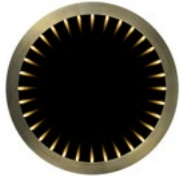

BULB TYPE :

EU, AU, ASIA: ST26 E14 1W / LED

US: S11 E12 1W / LED

LED Colour: Warm White

AVAILABLE IN :

FINISHES : Matt Black | Flat Brass

Special Note: This light fixture is not dimmable.

Also available in diameter 100cm, 70cm Mirror and as Coffee Table - See over for more details of the full collection.

DIMENSIONS :

ROUND	Weight: 67 Kg
Dia: 51.2" / 130 cm	Max watt.: 32W
W: 4.3" / 11 cm	No. of Bulbs: 32

PRODUCT SHOWN IN :

Dia. 130cm - Flat Brass

Check for release certification in specific regions.

HOME ACCESSORIES / CLASSIC COLLECTIONS / MIRRORS / INCEPTION
FULL COLLECTION

**Inception Round
Large 130cm**
Dia: 51.2" / 130 cm
W: 4.3" / 11 cm
Weight: 67 kg
Max watt.: 32W
No. of Bulbs: 32
Not Dimmable

**Inception Round
Medium Mirror 100cm**
Dia: 39.3" / 100 cm
W: 4.3" / 11 cm
Weight: 52.5 kg
Max watt.: 24W
No. of Bulbs: 24
Not Dimmable

**Inception Round
Small Mirror 70cm**
Dia: 27.5" / 70 cm
W: 4.3" / 11 cm
Weight: 25.5 kg
Max watt.: 16W
No. of Bulbs: 16
Not Dimmable

Inception Tall Mirror
L: 53.9" / 137 cm
W: 4.3" / 11 cm
H: 94.5" / 240 cm
Weight: 280 kg
Max watt.: 58 / 29 W
No. of Bulbs: 58
Not Dimmable