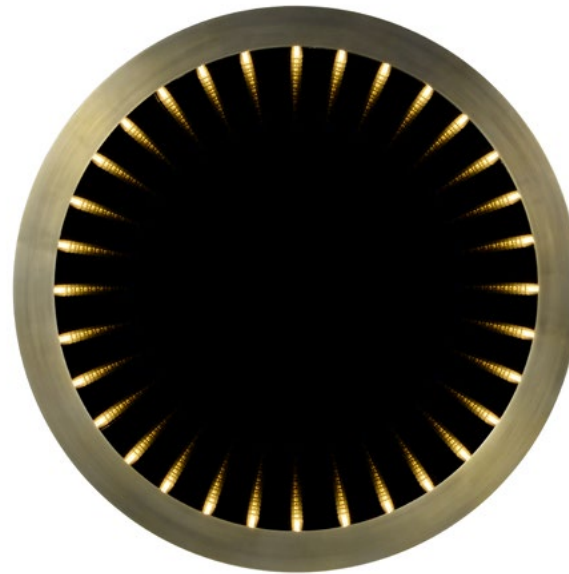

HOME ACCESSORIES / CLASSIC COLLECTION / MIRRORS

INCEPTION

Inspired by infinity mirrors from the 1970s, the Inception lights up to reveal a seemingly endless line of reflections, appearing smaller and smaller as they fade into the distance. When it's turned off, it becomes an elegant everyday mirror, framed in thick Flat Brass. Once turned on, it's as if a portal has been opened, leading you into another dimension. LED antique bulbs are placed behind the frame for a lighting effect that's soft and mellow. Handcrafted with the finest detail, the Inception mirror is a spectacular showcase of artistry and drama.

BULB TYPE :

EU, AU, ASIA: ST26 E14 1W / LED

US: S11 E12 1W / LED

LED Colour: Warm White

AVAILABLE IN :

FINISHES : Matt Black | Flat Brass

Special Note: This light fixture is not dimmable.

Also available in diameter 100cm, 70cm Mirror and as Coffee Table - See over for more details of the full collection.

DIMENSIONS :

ROUND	Weight: 67 Kg
Dia: 51.2" / 130 cm	Max watt.: 32W
W: 4.3" / 11 cm	No. of Bulbs: 32

PRODUCT SHOWN IN :

Dia. 130cm - Flat Brass

Check for release certification in specific regions.

HOME ACCESSORIES / CLASSIC COLLECTIONS / MIRRORS / INCEPTION
FULL COLLECTION

**Inception Round
Small Mirror 70cm**
Dia: 27.5" / 70 cm
W: 4.3" / 11 cm
Weight: 25.5 kg
Max watt.: 16W
No. of Bulbs: 16
Not Dimmable

Inception Tall Mirror
L: 53.9" / 137 cm
W: 4.3" / 11 cm
H: 94.5" / 240 cm
Weight: 280 kg
Max watt.: 58 / 29 W
No. of Bulbs: 58
Not Dimmable