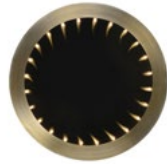

HOME ACCESSORIES / CLASSIC COLLECTION / MIRRORS

INCEPTION

Inspired by infinity mirrors from the 1970s, the Inception lights up to reveal a seemingly endless line of reflections, appearing smaller and smaller as they fade into the distance. When it's turned off, it becomes an elegant everyday mirror, framed in thick Flat Brass. Once turned on, it's as if a portal has been opened, leading you into another dimension. LED antique bulbs are placed behind the frame for a lighting effect that's soft and mellow. Handcrafted with the finest detail, the Inception mirror is a spectacular showcase of artistry and drama.

BULB TYPE :

EU, AU, ASIA: ST26 E14 1W / LED

US: S11 E12 1W / LED

LED Colour: Warm White

AVAILABLE IN :

FINISHES : Matt Black | Flat Brass

Special Note: This light fixture is not dimmable.

Also available in diameter 100cm, 70cm Mirror and as Coffee Table - See over for more details of the full collection.

DIMENSIONS :

ROUND	Weight: 67 Kg
Dia: 51.2" / 130 cm	Max watt.: 32W
W: 4.3" / 11 cm	No. of Bulbs: 32

PRODUCT SHOWN IN :

Dia. 130cm - Flat Brass

Check for release certification in specific regions.

HOME ACCESSORIES / CLASSIC COLLECTIONS / MIRRORS / INCEPTION
FULL COLLECTION

**Inception Round
Large 130cm**
Dia: 51.2" / 130 cm
W: 4.3" / 11 cm
Weight: 67 kg
Max watt.: 32W
No. of Bulbs: 32
Not Dimmable

**Inception Round
Medium Mirror 100cm**
Dia: 39.3" / 100 cm
W: 4.3" / 11 cm
Weight: 52.5 kg
Max watt.: 24W
No. of Bulbs: 24
Not Dimmable