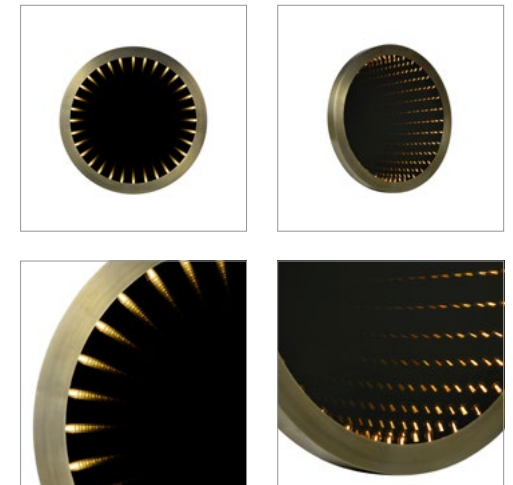

HOME ACCESSORIES / CLASSIC COLLECTION / MIRRORS

INCEPTION

Inspired by infinity mirrors from the 1970s, the Inception lights up to reveal a seemingly endless line of reflections, appearing smaller and smaller as they fade into the distance. When it's turned off, it becomes an elegant everyday mirror, framed in thick Flat Brass. Once turned on, it's as if a portal has been opened, leading you into another dimension. LED antique bulbs are placed behind the frame for a lighting effect that's soft and mellow. Handcrafted with the finest detail, the Inception mirror is a spectacular showcase of artistry and drama.

BULB TYPE :

EU, AU, ASIA: ST26 E14 1W / LED

US: S11 E12 1W / LED

LED Colour: Warm White

AVAILABLE IN :

FINISHES : Matt Black | Flat Brass

Special Note: This light fixture is not dimmable.

Also available in diameter 100cm, 70cm Mirror and as Coffee Table - See over for more details of the full collection.

DIMENSIONS :

ROUND	Weight: 67 Kg
Dia: 51.2" / 130 cm	Max watt.: 32W
W: 4.3" / 11 cm	No. of Bulbs: 32

PRODUCT SHOWN IN :

Dia. 130cm - Flat Brass

Check for release certification in specific regions.

HOME ACCESSORIES / CLASSIC COLLECTIONS / MIRRORS / INCEPTION
FULL COLLECTION

**Inception Round
Large 130cm**
Dia: 51.2" / 130 cm
W: 4.3" / 11 cm
Weight: 67 kg
Max watt.: 32W
No. of Bulbs: 32
Not Dimmable

**Inception Round
Medium Mirror 100cm**
Dia: 39.3" / 100 cm
W: 4.3" / 11 cm
Weight: 52.5 kg
Max watt.: 24W
No. of Bulbs: 24
Not Dimmable