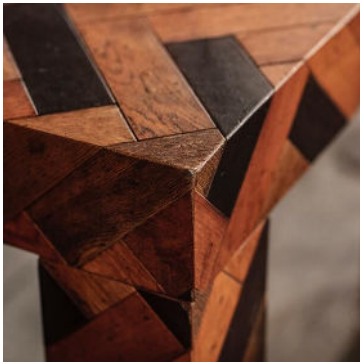

TIMOTHY OULTON

EDWARDIAN DINING TABLE

Dining Tables

The striking Edwardian dining table is fashioned from reclaimed parquetry oak and mahogany. Originally forming the floors of Edwardian dancehalls and other buildings in the UK, the timber is over 100 years old, bringing a century of history and character into your home. The reclamation of the wood is a long and arduous journey; each block is carefully removed by hand and cleaned before making its way to our workshop, where craftsmen use meticulous skill to lay each block - by hand - into the distinctive chevron pattern, creating a rustic surface full of personality and charm.