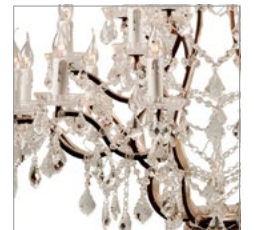

HOME ACCESSORIES / CLASSIC COLLECTION / LIGHTING

CRYSTAL

The Crystal lighting collection is inspired by the elaborate designs of late Georgian era chandeliers. This handcrafted range features many hallmarks of Georgian design including large crystal baluster centrepieces, precision cut glass crystals, candle lights and corresponding bobèche dishes originally used to collect candlewax. These elaborate and romantic features are starkly contrasted with the rustic aged metal patina of our proprietary Antique Rust finish to create its uniquely authentic and Timothy Oulton look. Also available in Grey crystal with a Natural metal finish.

AVAILABLE IN :

FINISHES : Antique Rust and Clear Crystals | Natural & Clear Crystals

BULB TYPE :

UK: LED CA

EU, AU, ASIA: CA E14 18W / Halogen

US: CA E12 25W / Incandescent

This light fixture is dimmable.

Crystal also available in Chandelier, Sconce, Floor lamp and Table lamp - See over for more details.

DIMENSIONS :

L: 40.2" / 102 cm	Weight: 21.6 Kg
W: 40.2" / 102 cm	Max. Watt.: EU 450 / US 625 W
H: 52" / 133 cm	No. of Bulbs: 25

PRODUCT SHOWN IN :

102cm - Clear Optical Grade Glass & Antique Rust

Check for release certification in specific regions.