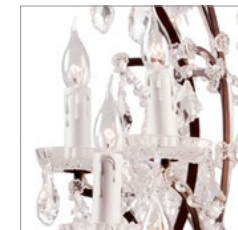

HOME ACCESSORIES / CLASSIC COLLECTION / LIGHTING

CRYSTAL

The Crystal lighting collection is inspired by the elaborate designs of late Georgian era chandeliers. This handcrafted range features many hallmarks of Georgian design including large crystal baluster centrepieces, precision cut glass crystals, candle lights and corresponding bobèche dishes originally used to collect candlewax. These elaborate and romantic features are starkly contrasted with the rustic aged metal patina of our proprietary Antique Rust finish to create its uniquely authentic and Timothy Oulton look. Also available in Grey crystal with a Natural metal finish.

AVAILABLE IN :

FINISHES : Antique Rust and Clear Crystals | Natural & Clear Crystals

BULB TYPE :

UK: LED CA

EU, AU, ASIA: CA E14 18W / Halogen

US: CA E12 25W / Incandescent

This light fixture is dimmable.

Crystal also available in Chandelier, Sconce, Floor lamp and Table lamp - See over for more details.

DIMENSIONS :

L: 40.2" / 102 cm	Weight: 21.6 Kg
W: 40.2" / 102 cm	Max. Watt.: EU 450 / US 625 W
H: 52" / 133 cm	No. of Bulbs: 25

PRODUCT SHOWN IN :

102cm - Clear Optical Grade Glass & Antique Rust

Check for release certification in specific regions.

HOME ACCESSORIES / CLASSIC COLLECTION / LIGHTING / CRYSTAL
FULL COLLECTION

**Crystal Rect
XXL Chandelier
(188X44)**
 L: 73.8" / 188 cm
 W: 17.3" / 44 cm
 H: 20.5" / 52 cm
 Weight: 42 kg
 Max. Watt.: 648 / 900 W
 No. of Bulbs: 36