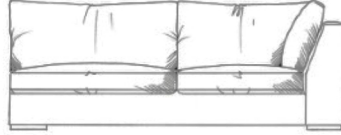

Love seat  
width 155cm  
height 68cm  
depth 105cm

Medium sofa  
width 205cm  
height 68cm  
depth 105cm

Large sofa  
width 230cm  
height 68cm  
depth 105cm

Grand sofa  
width 256cm  
height 68cm  
depth 105cm

Extra grand sofa  
width 310cm  
height 68cm  
depth 105cm

Footstools  
All stools D:75cm, H:45cm  
Medium stool W: 75cm  
Large stool W: 88cm  
Grand stool W: 103cm

# NIMBUS CORNER SOFA

Foam seat with fibre wrap. Feather back cushions (fibre optional). Solid wood feet available in dark oak, light oak, ebony, walnut, smoked grey, wenge or graphite. All units with arm can be ordered left or right hand facing. Bolt-on arms for ease of delivery (NOT lounge).

ALL UNITS - HEIGHT 68CM  
- DEPTH 105CM

Grand corner unit with arm  
W: 235cm

Medium armless unit  
W: 155cm

Grand corner unit no arm  
W: 208cm

Medium unit 1 arm  
W: 182cm

Single corner unit W: 105cm

Super grand corner unit with arm  
W: 286cm