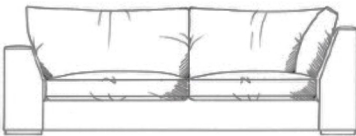

Love seat  
width 155cm  
height 68cm  
depth 105cm

Medium sofa  
width 205cm  
height 68cm  
depth 105cm

Large sofa  
width 230cm  
height 68cm  
depth 105cm

Grand sofa  
width 256cm  
height 68cm  
depth 105cm

ALL UNITS - HEIGHT 68CM  
- DEPTH 105CM

Grand corner unit with arm  
W: 235cm

Medium armless unit  
W: 155cm

Grand corner unit no arm  
W: 208cm

Medium unit 1 arm  
W: 182cm

Single corner unit W: 105cm

Super grand corner unit with arm  
W: 286cm

Large armless unit  
W: 180cm

Medium corner unit with arm  
W: 210cm

Super grand corner unit no arm  
W: 259cm

Large unit 1 arm  
W: 208cm

Med corner unit no arm  
W: 183cm

Small armless unit W: 90cm

Grand armless unit  
W: 205cm

Large corner unit with arm  
W: 222cm

Small unit 1 arm W: 115cm

Grand unit 1 arm  
W: 233cm

Large corner unit no arm  
W: 195cm

Footstools D: 75cm, H: 45cm  
Medium stool W: 75cm  
Large stool W: 88cm  
Grand stool W: 103cm