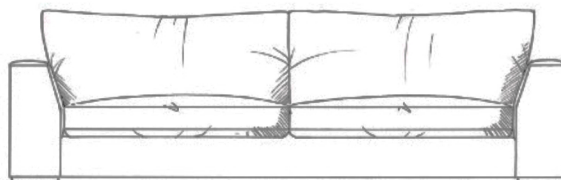

# NIMBUS SOFA

Foam seat with fibre wrap. Feather back cushions (fibre optional). Solid wood feet available in dark oak, light oak, ebony, walnut, smoked grey, wenge or graphite. Bolt-on arms for ease of delivery (NOT love seat).

Love seat  
width 155cm  
height 68cm  
depth 105cm

Medium sofa  
width 205cm  
height 68cm  
depth 105cm

Large sofa  
width 230cm  
height 68cm  
depth 105cm

Grand sofa  
width 256cm  
height 68cm  
depth 105cm

Extra grand sofa  
width 310cm  
height 68cm  
depth 105cm

Footstools  
All stools D:75cm, H:45cm  
Medium stool W: 75cm  
Large stool W: 88cm  
Grand stool W: 103cm

ALL UNITS - HEIGHT 68CM  
- DEPTH 105CM

Grand corner unit with arm  
W: 235cm

Medium armless unit  
W: 155cm

Grand corner unit no arm  
W: 208cm

Medium unit 1 arm  
W: 182cm

Single corner unit W: 105cm

Super grand corner unit with arm  
W: 286cm