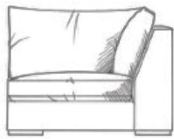

Love seat  
width 155cm  
height 68cm  
depth 105cm

Medium sofa  
width 205cm  
height 68cm  
depth 105cm

Large sofa  
width 230cm  
height 68cm  
depth 105cm

Grand sofa  
width 256cm  
height 68cm  
depth 105cm

Extra grand sofa  
width 310cm  
height 68cm  
depth 105cm

Footstools  
All stools D:75cm, H:45cm  
Medium stool W: 75cm  
Large stool W: 88cm  
Grand stool W: 103cm

ALL UNITS - HEIGHT 68CM  
- DEPTH 105CM

Grand corner unit with arm  
W: 235cm

Medium armless unit  
W: 155cm

Grand corner unit no arm  
W: 208cm

Medium unit 1 arm  
W: 182cm

Single corner unit W: 105cm

Super grand corner unit with arm  
W: 286cm

Large armless unit  
W: 180cm

Medium corner unit with arm  
W: 210cm

Super grand corner unit no arm  
W: 259cm

Large unit 1 arm  
W: 208cm

Med corner unit no arm  
W: 183cm

Small armless unit W: 90cm

Grand armless unit  
W: 205cm