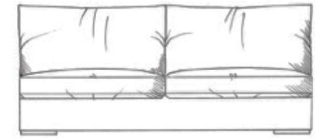

Love seat  
width 155cm  
height 68cm  
depth 105cm

Medium sofa  
width 205cm  
height 68cm  
depth 105cm

Large sofa  
width 230cm  
height 68cm  
depth 105cm

Grand sofa  
width 256cm  
height 68cm  
depth 105cm

ALL UNITS - HEIGHT 68CM  
- DEPTH 105CM

Grand corner unit with arm  
W: 235cm

Medium armless unit  
W: 155cm

Grand corner unit no arm  
W: 208cm

Medium unit 1 arm  
W: 182cm

Single corner unit W: 105cm

Super grand corner unit with arm  
W: 286cm

Large armless unit  
W: 180cm

Medium corner unit with arm  
W: 210cm

Super grand corner unit no arm  
W: 259cm

Large unit 1 arm  
W: 208cm

Med corner unit no arm  
W: 183cm

Small armless unit W: 90cm

Grand armless unit  
W: 205cm