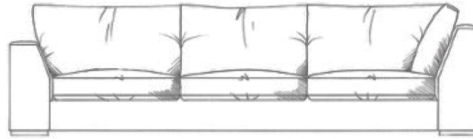

Love seat  
width 155cm  
height 68cm  
depth 105cm

Medium sofa  
width 205cm  
height 68cm  
depth 105cm

Large sofa  
width 230cm  
height 68cm  
depth 105cm

Grand sofa  
width 256cm  
height 68cm  
depth 105cm

Extra grand sofa  
width 310cm  
height 68cm  
depth 105cm

Footstools  
All stools D:75cm, H:45cm  
Medium stool W: 75cm  
Large stool W: 88cm  
Grand stool W: 103cm

ALL UNITS - HEIGHT 68CM  
- DEPTH 105CM

Grand corner unit with arm  
W: 235cm

Medium armless unit  
W: 155cm

Grand corner unit no arm  
W: 208cm

Medium unit 1 arm  
W: 182cm

Single corner unit W: 105cm

Super grand corner unit with arm  
W: 286cm

Large armless unit  
W: 180cm

Medium corner unit with arm  
W: 210cm

Super grand corner unit no arm  
W: 259cm

Large unit 1 arm  
W: 208cm

Med corner unit no arm  
W: 183cm

Small armless unit W: 90cm

Grand armless unit  
W: 205cm