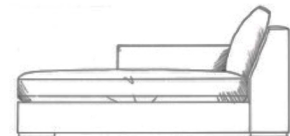

Love seat  
width 155cm  
height 68cm  
depth 105cm

Medium sofa  
width 205cm  
height 68cm  
depth 105cm

Large sofa  
width 230cm  
height 68cm  
depth 105cm

Grand sofa  
width 256cm  
height 68cm  
depth 105cm

Extra grand sofa  
width 310cm  
height 68cm  
depth 105cm

Footstools  
All stools D:75cm, H:45cm  
Medium stool W: 75cm  
Large stool W: 88cm  
Grand stool W: 103cm

ALL UNITS - HEIGHT 68CM  
- DEPTH 105CM

Grand corner unit with arm  
W: 235cm

Medium armless unit  
W: 155cm

Grand corner unit no arm  
W: 208cm

Medium unit 1 arm  
W: 182cm

Single corner unit W: 105cm

Super grand corner unit with arm  
W: 286cm

Large corner unit with arm  
W: 222cm

Small unit 1 arm W: 115cm

Grand unit 1 arm  
W: 233cm

Large corner unit no arm  
W: 195cm

Footstools D: 75cm, H: 45cm  
Medium stool W: 75cm  
Large stool W: 88cm  
Grand stool W: 103cm