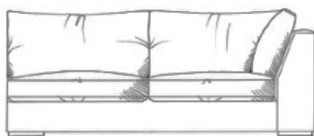

Large corner unit no arm
W: 195cm