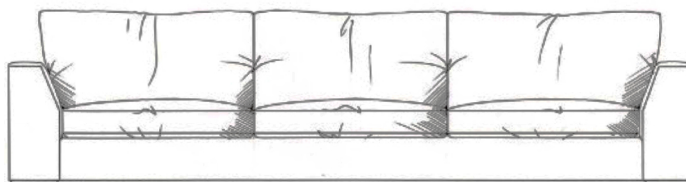

Love seat  
width 155cm  
height 68cm  
depth 105cm

Medium sofa  
width 205cm  
height 68cm  
depth 105cm

Large sofa  
width 230cm  
height 68cm  
depth 105cm

Grand sofa  
width 256cm  
height 68cm  
depth 105cm

Extra grand sofa  
width 310cm  
height 68cm  
depth 105cm

Footstools  
All stools D:75cm, H:45cm  
Medium stool W: 75cm  
Large stool W: 88cm  
Grand stool W: 103cm

# NIMBUS CORNER SOFA

Foam seat with fibre wrap. Feather back cushions (fibre optional). Solid wood feet available in dark oak, light oak, ebony, walnut, smoked grey, wenge or graphite. All units with arm can be ordered left or right hand facing. Bolt-on arms for ease of delivery (NOT lounge).

ALL UNITS - HEIGHT 68CM  
- DEPTH 105CM

Grand corner unit with arm  
W: 235cm

Medium armless unit  
W: 155cm

Grand corner unit no arm  
W: 208cm

Medium unit 1 arm  
W: 182cm

Single corner unit W: 105cm

Super grand corner unit with arm  
W: 286cm