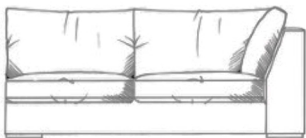

Love seat  
width 155cm  
height 68cm  
depth 105cm

Medium sofa  
width 205cm  
height 68cm  
depth 105cm

Large sofa  
width 230cm  
height 68cm  
depth 105cm

Grand sofa  
width 256cm  
height 68cm  
depth 105cm

ALL UNITS - HEIGHT 68CM  
- DEPTH 105CM

Grand corner unit with arm  
W: 235cm

Medium armless unit  
W: 155cm

Grand corner unit no arm  
W: 208cm

Medium unit 1 arm  
W: 182cm

Single corner unit W: 105cm

Super grand corner unit with arm  
W: 286cm

Large armless unit  
W: 180cm

Medium corner unit with arm  
W: 210cm

Super grand corner unit no arm  
W: 259cm

Large unit 1 arm  
W: 208cm

Med corner unit no arm  
W: 183cm

Small armless unit W: 90cm

Grand armless unit  
W: 205cm