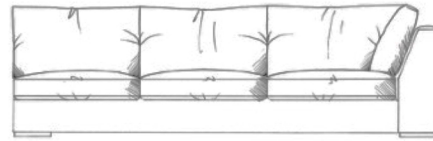

Love seat  
width 155cm  
height 68cm  
depth 105cm

Medium sofa  
width 205cm  
height 68cm  
depth 105cm

Large sofa  
width 230cm  
height 68cm  
depth 105cm

Grand sofa  
width 256cm  
height 68cm  
depth 105cm

Extra grand sofa  
width 310cm  
height 68cm  
depth 105cm

Footstools  
All stools D:75cm, H:45cm  
Medium stool W: 75cm  
Large stool W: 88cm  
Grand stool W: 103cm

ALL UNITS - HEIGHT 68CM  
- DEPTH 105CM

Grand corner unit with arm  
W: 235cm

Medium armless unit  
W: 155cm

Grand corner unit no arm  
W: 208cm

Medium unit 1 arm  
W: 182cm

Single corner unit W: 105cm

Super grand corner unit with arm  
W: 286cm

Large armless unit  
W: 180cm

Medium corner unit with arm  
W: 210cm

Super grand corner unit no arm  
W: 259cm

Large unit 1 arm  
W: 208cm

Med corner unit no arm  
W: 183cm

Small armless unit W: 90cm

Grand armless unit  
W: 205cm