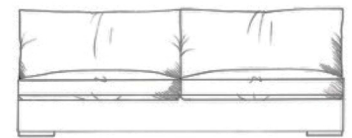

Love seat  
width 155cm  
height 68cm  
depth 105cm

Medium sofa  
width 205cm  
height 68cm  
depth 105cm

Large sofa  
width 230cm  
height 68cm  
depth 105cm

Grand sofa  
width 256cm  
height 68cm  
depth 105cm

ALL UNITS - HEIGHT 68CM  
- DEPTH 105CM

Grand corner unit with arm  
W: 235cm

Medium armless unit  
W: 155cm

Grand corner unit no arm  
W: 208cm

Medium unit 1 arm  
W: 182cm

Single corner unit W: 105cm

Super grand corner unit with arm  
W: 286cm

Large armless unit  
W: 180cm

Medium corner unit with arm  
W: 210cm

Super grand corner unit no arm  
W: 259cm

Large unit 1 arm  
W: 208cm

Med corner unit no arm  
W: 183cm

Small armless unit W: 90cm

Grand armless unit  
W: 205cm