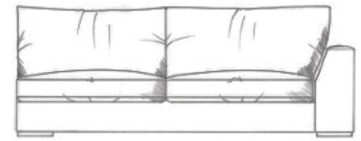

Love seat  
width 155cm  
height 68cm  
depth 105cm

Medium sofa  
width 205cm  
height 68cm  
depth 105cm

Large sofa  
width 230cm  
height 68cm  
depth 105cm

Grand sofa  
width 256cm  
height 68cm  
depth 105cm

# NIMBUS CORNER SOFA

Foam seat with fibre wrap. Feather back cushions (fibre optional). Solid wood feet available in dark oak, light oak, ebony, walnut, smoked grey, wenge or graphite. All units with arm can be ordered left or right hand facing. Bolt-on arms for ease of delivery (NOT lounge).

ALL UNITS - HEIGHT 68CM  
- DEPTH 105CM

Grand corner unit with arm  
W: 235cm

Medium armless unit  
W: 155cm

Grand corner unit no arm  
W: 208cm

Medium unit 1 arm  
W: 182cm

Single corner unit W: 105cm

Super grand corner unit with arm  
W: 286cm

Large armless unit  
W: 180cm

Medium corner unit with arm  
W: 210cm

Super grand corner unit no arm  
W: 259cm

Large unit 1 arm  
W: 208cm

Med corner unit no arm  
W: 183cm

Small armless unit W: 90cm

Grand armless unit  
W: 205cm