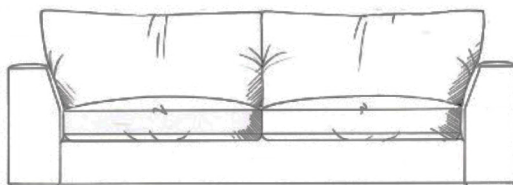

# NIMBUS SOFA

Foam seat with fibre wrap. Feather back cushions (fibre optional). Solid wood feet available in dark oak, light oak, ebony, walnut, smoked grey, wenge or graphite. Bolt-on arms for ease of delivery (NOT love seat).

Love seat  
width 155cm  
height 68cm  
depth 105cm

Medium sofa  
width 205cm  
height 68cm  
depth 105cm

Large sofa  
width 230cm  
height 68cm  
depth 105cm

Grand sofa  
width 256cm  
height 68cm  
depth 105cm

Extra grand sofa  
width 310cm  
height 68cm  
depth 105cm

Footstools  
All stools D:75cm, H:45cm  
Medium stool W: 75cm  
Large stool W: 88cm  
Grand stool W: 103cm

ALL UNITS - HEIGHT 68CM  
- DEPTH 105CM

Grand corner unit with arm  
W: 235cm

Medium armless unit  
W: 155cm

Grand corner unit no arm  
W: 208cm

Medium unit 1 arm  
W: 182cm

Single corner unit W: 105cm

Super grand corner unit with arm  
W: 286cm