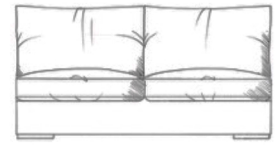

Love seat  
width 155cm  
height 68cm  
depth 105cm

Medium sofa  
width 205cm  
height 68cm  
depth 105cm

Large sofa  
width 230cm  
height 68cm  
depth 105cm

Grand sofa  
width 256cm  
height 68cm  
depth 105cm

Extra grand sofa  
width 310cm  
height 68cm  
depth 105cm

Footstools  
All stools D:75cm, H:45cm  
Medium stool W: 75cm  
Large stool W: 88cm  
Grand stool W: 103cm

# NIMBUS CORNER SOFA

Foam seat with fibre wrap. Feather back cushions (fibre optional). Solid wood feet available in dark oak, light oak, ebony, walnut, smoked grey, wenge or graphite. All units with arm can be ordered left or right hand facing. Bolt-on arms for ease of delivery (NOT lounge).

ALL UNITS - HEIGHT 68CM  
- DEPTH 105CM

Grand corner unit with arm  
W: 235cm

Medium armless unit  
W: 155cm

Grand corner unit no arm  
W: 208cm

Medium unit 1 arm  
W: 182cm

Single corner unit W: 105cm

Super grand corner unit with arm  
W: 286cm