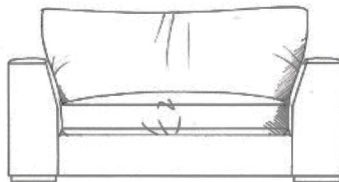

# NIMBUS SOFA

Foam seat with fibre wrap. Feather back cushions (fibre optional). Solid wood feet available in dark oak, light oak, ebony, walnut, smoked grey, wenge or graphite. Bolt-on arms for ease of delivery (NOT love seat).

Love seat  
width 155cm  
height 68cm  
depth 105cm

Medium sofa  
width 205cm  
height 68cm  
depth 105cm

Large sofa  
width 230cm  
height 68cm  
depth 105cm

Grand sofa  
width 256cm  
height 68cm  
depth 105cm

Extra grand sofa  
width 310cm  
height 68cm  
depth 105cm

Footstools  
All stools D:75cm, H:45cm  
Medium stool W: 75cm  
Large stool W: 88cm  
Grand stool W: 103cm

ALL UNITS - HEIGHT 68CM  
- DEPTH 105CM

Grand corner unit with arm  
W: 235cm

Medium armless unit  
W: 155cm

Grand corner unit no arm  
W: 208cm

Medium unit 1 arm  
W: 182cm

Single corner unit W: 105cm

Super grand corner unit with arm  
W: 286cm