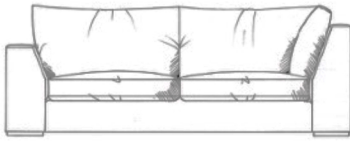

Love seat  
width 155cm  
height 68cm  
depth 105cm

Medium sofa  
width 205cm  
height 68cm  
depth 105cm

Large sofa  
width 230cm  
height 68cm  
depth 105cm

Grand sofa  
width 256cm  
height 68cm  
depth 105cm

Extra grand sofa  
width 310cm  
height 68cm  
depth 105cm

Footstools  
All stools D:75cm, H:45cm  
Medium stool W: 75cm  
Large stool W: 88cm  
Grand stool W: 103cm

ALL UNITS - HEIGHT 68CM  
- DEPTH 105CM

Grand corner unit with arm  
W: 235cm

Medium armless unit  
W: 155cm

Grand corner unit no arm  
W: 208cm

Medium unit 1 arm  
W: 182cm

Single corner unit W: 105cm

Super grand corner unit with arm  
W: 286cm

Large armless unit  
W: 180cm

Medium corner unit with arm  
W: 210cm

Super grand corner unit no arm  
W: 259cm

Large unit 1 arm  
W: 208cm

Med corner unit no arm  
W: 183cm

Small armless unit W: 90cm

Grand armless unit  
W: 205cm