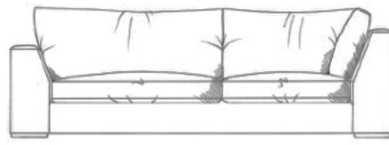

Love seat  
width 155cm  
height 68cm  
depth 105cm

Medium sofa  
width 205cm  
height 68cm  
depth 105cm

Large sofa  
width 230cm  
height 68cm  
depth 105cm

Grand sofa  
width 256cm  
height 68cm  
depth 105cm

Extra grand sofa  
width 310cm  
height 68cm  
depth 105cm

Footstools  
All stools D:75cm, H:45cm  
Medium stool W: 75cm  
Large stool W: 88cm  
Grand stool W: 103cm

# NIMBUS CORNER SOFA

Foam seat with fibre wrap. Feather back cushions (fibre optional). Solid wood feet available in dark oak, light oak, ebony, walnut, smoked grey, wenge or graphite. All units with arm can be ordered left or right hand facing. Bolt-on arms for ease of delivery (NOT lounge).

ALL UNITS - HEIGHT 68CM  
- DEPTH 105CM

Grand corner unit with arm  
W: 235cm

Medium armless unit  
W: 155cm

Grand corner unit no arm  
W: 208cm

Medium unit 1 arm  
W: 182cm

Single corner unit W: 105cm

Super grand corner unit with arm  
W: 286cm