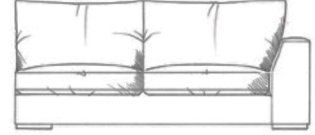

Love seat  
width 155cm  
height 68cm  
depth 105cm

Medium sofa  
width 205cm  
height 68cm  
depth 105cm

Large sofa  
width 230cm  
height 68cm  
depth 105cm

Grand sofa  
width 256cm  
height 68cm  
depth 105cm

# NIMBUS CORNER SOFA

Foam seat with fibre wrap. Feather back cushions (fibre optional). Solid wood feet available in dark oak, light oak, ebony, walnut, smoked grey, wenge or graphite. All units with arm can be ordered left or right hand facing. Bolt-on arms for ease of delivery (NOT lounge).

ALL UNITS - HEIGHT 68CM  
- DEPTH 105CM

Grand corner unit with arm  
W: 235cm

Medium armless unit  
W: 155cm

Grand corner unit no arm  
W: 208cm

Medium unit 1 arm  
W: 182cm

Single corner unit W: 105cm

Super grand corner unit with arm  
W: 286cm

Large armless unit  
W: 180cm

Medium corner unit with arm  
W: 210cm

Super grand corner unit no arm  
W: 259cm

Large unit 1 arm  
W: 208cm

Med corner unit no arm  
W: 183cm

Small armless unit W: 90cm

Grand armless unit  
W: 205cm