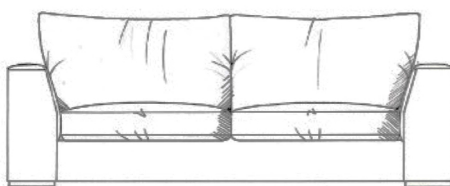

# NIMBUS SOFA

Foam seat with fibre wrap. Feather back cushions (fibre optional). Solid wood feet available in dark oak, light oak, ebony, walnut, smoked grey, wenge or graphite. Bolt-on arms for ease of delivery (NOT love seat).

Love seat  
width 155cm  
height 68cm  
depth 105cm

Medium sofa  
width 205cm  
height 68cm  
depth 105cm

Large sofa  
width 230cm  
height 68cm  
depth 105cm

Grand sofa  
width 256cm  
height 68cm  
depth 105cm

Extra grand sofa  
width 310cm  
height 68cm  
depth 105cm

Footstools  
All stools D:75cm, H:45cm  
Medium stool W: 75cm  
Large stool W: 88cm  
Grand stool W: 103cm

ALL UNITS - HEIGHT 68CM  
- DEPTH 105CM

Grand corner unit with arm  
W: 235cm

Medium armless unit  
W: 155cm

Grand corner unit no arm  
W: 208cm

Medium unit 1 arm  
W: 182cm

Single corner unit W: 105cm

Super grand corner unit with arm  
W: 286cm