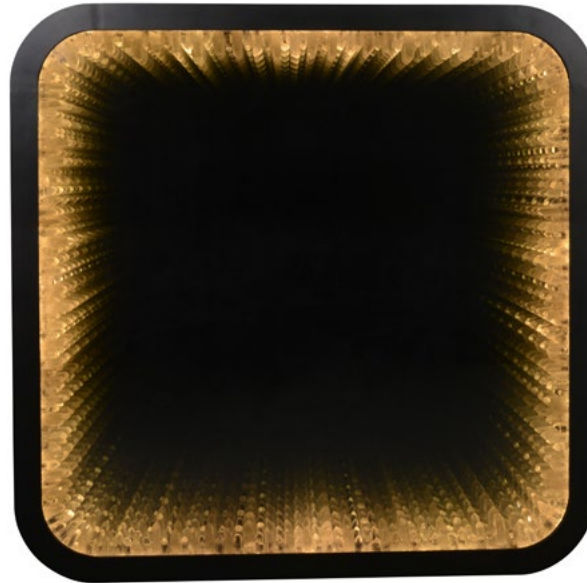

HOME ACCESSORIES / NEW 2021 / MIRRORS

INCEPTION ROCK CRYSTAL

Mesmerising the eye with an endless sea of glowing crystals, the Inception Rock Crystal mirror takes its cue from 1970s infinity mirrors but infuses it with mankind's ancient love of precious stones. Sourced raw from the earth, icy shards of rock crystal are individually applied to circle the inner frame, topped by a clear pane of glass. Once turned on, the crystals multiply in a seemingly never-ending line of reflections, transporting you to an out-of-this-world realm. An exceptionally glamorous piece, handcrafted in matt black metal with bronzed edging, mixing echoes of Art Deco opulence with modern cutting-edge design. The multi-faceted rock crystals disperse the light in every direction as it shines through the translucent stone, for a soft and romantic glow that sets the perfect tone for entertaining.

BULB TYPE :

EU, AU, US : LED modular 28W

AVAILABLE IN :

Matt Black (Square Mirror ONLY) | Dark Bronze (Tall Mirror ONLY)

DIMMABLE : No

See over for more details of the full Inception Rock Crystal collection.

DIMENSIONS :

L: 51" / 130 cm	Weight: 132.5 kg
W: 4.7" / 12 cm	Max. Watt.: LED modular 22.3W
H: 51" / 130 cm	No. of Bulbs: 15

PRODUCT SHOWN IN :

Dia. 100cm - Dark Bronze

Check for release certification in specific regions.

**Inception Rock Crystal
Square Mirror 102cm**

L: 41" / 102 cm
W: 4.7" / 12 cm
H: 41" / 102 cm

Weight: 91 kg
Max watt.: LED modular 20.6W
No. of Bulbs: 12

**Inception Rock Crystal
Square Mirror 75cm**

L: 30" / 75 cm
W: 4.7" / 12 cm
H: 30" / 75 cm