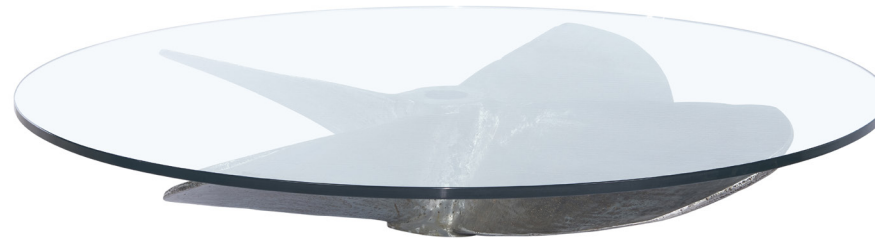

PRODUCTS / CLASSIC COLLECTION / COFFEE TABLES

JUNK ART ROUND

Newly available with a round top, the distinctive Junk Art coffee table features a genuine boat propeller, reclaimed from a Chinese fishing junk, topped with a simple pane of glass. The triple blade propeller, which once roared into life over the seas, lends its history and authenticity to these one of a kind pieces. Available in smaller size and also in square top.

OTHER MODELS :

Junk Art Round
Coffee Table 110cm

Special Note: A 4-leaf propeller is used in the round large table and a 3-leaf propeller is used in the round small table. Style may vary slightly from piece to piece, due to the different dimensions and shape of each propeller.

DIMENSIONS :

160 cm	110 cm
Dia: 63" / 160 cm	Dia.: 43.3 / 110 cm
H: 16.5" / 40 cm	H: 16.5" / 40 cm

PRODUCT SHOWN IN :

160cm - Vintage Steel Propeller & Glass Top