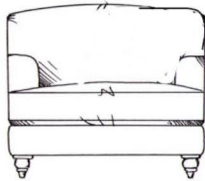

Medium footstool
W: 90cm, H: 35cm, D: 60cm

Large footstool
W: 122cm, H: 35cm, D: 75cm

Maxi footstool
W: 125cm, H: 35cm, D: 105cm

tamarisk

Claudius corner group - continued

Single corner unit width 107cm

Grand corner unit width 222cm

Super grand corner unit width
255cm - 3 seat places

Lounger unit
W: 95cm, H: 83cm, D: 175cm

tamarisk

Claudius

Fibre seat with foam core. Fixed back. Steel serpentine springs. Solid wood feet available in dark oak, medium oak, light oak, ebony, walnut, smoked grey, wenge or graphite. Optional tapered leg. Incl. 50cm feather scatters as shown.

ALL UNITS

- ARM HEIGHT 55CM

- SEAT HEIGHT 46CM

Small sofa
width 160cm, height 78cm, depth 110cm

Gents chair
width 92cm, height 78cm, depth 110cm

Medium sofa
width 187cm, height 78cm, depth 110cm

Ladies chair (inc lumbar cushion)
width 90cm, height 85cm, depth 107cm

Large sofa
width 210cm, height 78cm, depth 110cm

Love seat
width 130cm, height 78cm, depth 110cm

Grand sofa
width 225cm, height 78cm, depth 110cm

Medium footstool W: 90cm, H:35cm, D:60cm

Super grand sofa (3 seat places)
width 250cm, height 78cm, depth 110cm