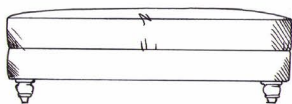

Super grand corner unit width
255cm - 3 seat places

Lounger unit
W: 95cm, H: 83cm, D: 175cm

tamarisk

Claudius

Fibre seat with foam core. Fixed back. Steel serpentine springs. Solid wood feet available in dark oak, medium oak, light oak, ebony, walnut, smoked grey, wenge or graphite. Optional tapered leg. Incl. 50cm feather scatters as shown.

ALL UNITS

- ARM HEIGHT 55CM

- SEAT HEIGHT 46CM

Small sofa
width 160cm, height 78cm, depth 110cm

Gents chair
width 92cm, height 78cm, depth 110cm

Medium sofa
width 187cm, height 78cm, depth 110cm

Ladies chair (inc lumbar cushion)
width 90cm, height 85cm, depth 107cm

Large sofa
width 210cm, height 78cm, depth 110cm

Love seat
width 130cm, height 78cm, depth 110cm

Grand sofa
width 225cm, height 78cm, depth 110cm

Medium footstool W: 90cm, H:35cm, D:60cm

Super grand sofa (3 seat places)
width 250cm, height 78cm, depth 110cm