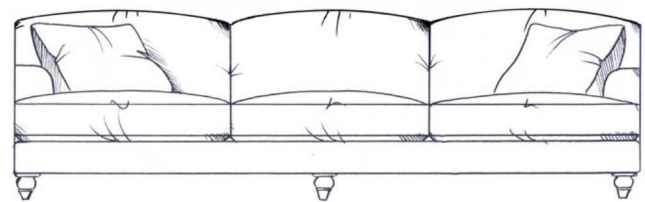

ALL UNITS

- ARM HEIGHT 55CM

- SEAT HEIGHT 46CM

Small sofa
width 160cm, height 78cm, depth 110cm

Gents chair
width 92cm, height 78cm, depth 110cm

Medium sofa
width 187cm, height 78cm, depth 110cm

Ladies chair (inc lumbar cushion)
width 90cm, height 85cm, depth 107cm

Large sofa
width 210cm, height 78cm, depth 110cm

Love seat
width 130cm, height 78cm, depth 110cm

Grand sofa
width 225cm, height 78cm, depth 110cm

Medium footstool W: 90cm, H:35cm, D:60cm

Super grand sofa (3 seat places)
width 250cm, height 78cm, depth 110cm