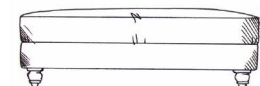

Optional tapered leg.

Incl. 55cm feather scatters as shown.

ALL UNITS

- FRAME HEIGHT 83CM
- DEPTH 107CM
- ARM HEIGHT 55CM
- SEAT HEIGHT 46CM

1 arm 94cm unit

1 arm 170cm unit

1 arm 104cm unit

1 arm 190cm unit

Armless 155cm unit

1 arm 113cm unit

1 arm 210cm unit

Armless 175cm unit

1 arm 133cm unit

1 arm 230cm unit

Armless 193cm unit

1 arm 160cm unit

Medium footstool
W: 90cm, H: 35cm, D: 60cm

Large footstool
W: 122cm, H: 35cm, D: 75cm

Maxi footstool
W: 125cm, H: 35cm, D: 105cm

tamarisk

Claudius corner group - continued

Single corner unit width 107cm

Grand corner unit width 222cm

ALL UNITS

- ARM HEIGHT 55CM

- SEAT HEIGHT 46CM

Small sofa
width 160cm, height 78cm, depth 110cm

Gents chair
width 92cm, height 78cm, depth 110cm

Medium sofa
width 187cm, height 78cm, depth 110cm

Ladies chair (inc lumbar cushion)
width 90cm, height 85cm, depth 107cm