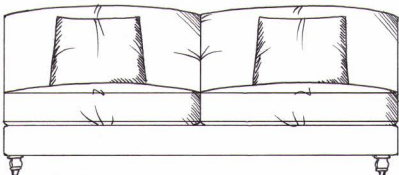

Optional tapered leg.

Incl. 55cm feather scatters as shown.

ALL UNITS

- FRAME HEIGHT 83CM
- DEPTH 107CM
- ARM HEIGHT 55CM
- SEAT HEIGHT 46CM

1 arm 94cm unit

1 arm 170cm unit

1 arm 104cm unit

1 arm 190cm unit

Armless 155cm unit

1 arm 113cm unit

1 arm 210cm unit

Armless 175cm unit

1 arm 133cm unit

1 arm 230cm unit

Armless 193cm unit

1 arm 160cm unit

ALL UNITS

- ARM HEIGHT 55CM

- SEAT HEIGHT 46CM

Small sofa
width 160cm, height 78cm, depth 110cm

Gents chair
width 92cm, height 78cm, depth 110cm

Medium sofa
width 187cm, height 78cm, depth 110cm

Ladies chair (inc lumbar cushion)
width 90cm, height 85cm, depth 107cm

Large sofa
width 210cm, height 78cm, depth 110cm

Love seat
width 130cm, height 78cm, depth 110cm

Grand sofa
width 225cm, height 78cm, depth 110cm

Medium footstool W: 90cm, H:35cm, D:60cm

Super grand sofa (3 seat places)
width 250cm, height 78cm, depth 110cm