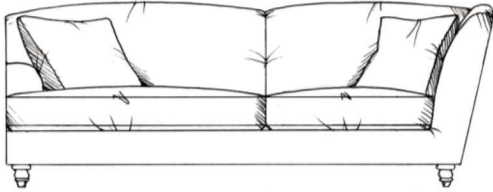

Armless 155cm unit

1 arm 113cm unit

1 arm 210cm unit

Armless 175cm unit

1 arm 133cm unit

1 arm 230cm unit

Armless 193cm unit

1 arm 160cm unit

Medium footstool
W: 90cm, H: 35cm, D: 60cm

Large footstool
W: 122cm, H: 35cm, D: 75cm

Maxi footstool
W: 125cm, H: 35cm, D: 105cm

tamarisk

Claudius corner group - continued

Single corner unit width 107cm

Grand corner unit width 222cm

Super grand corner unit width
255cm - 3 seat places

Lounger unit
W: 95cm, H: 83cm, D: 175cm

tamarisk

Claudius

Fibre seat with foam core. Fixed back. Steel serpentine springs. Solid wood feet available in dark oak, medium oak, light oak, ebony, walnut, smoked grey, wenge or graphite. Optional tapered leg. Incl. 50cm feather scatters as shown.

ALL UNITS

- ARM HEIGHT 55CM

- SEAT HEIGHT 46CM

Small sofa
width 160cm, height 78cm, depth 110cm

Gents chair
width 92cm, height 78cm, depth 110cm

Medium sofa
width 187cm, height 78cm, depth 110cm

Ladies chair (inc lumbar cushion)
width 90cm, height 85cm, depth 107cm