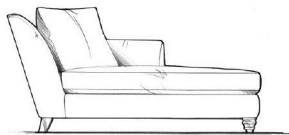

Armless 155cm unit

1 arm 113cm unit

1 arm 210cm unit

Armless 175cm unit

1 arm 133cm unit

1 arm 230cm unit

Armless 193cm unit

1 arm 160cm unit

Medium footstool
W: 90cm, H: 35cm, D: 60cm

Large footstool
W: 122cm, H: 35cm, D: 75cm

Maxi footstool
W: 125cm, H: 35cm, D: 105cm

tamarisk

Claudius corner group - continued

Single corner unit width 107cm

Grand corner unit width 222cm

Super grand corner unit width
255cm - 3 seat places

Lounger unit
W: 95cm, H: 83cm, D: 175cm

tamarisk

Claudius

Fibre seat with foam core. Fixed back. Steel serpentine springs. Solid wood feet available in dark oak, medium oak, light oak, ebony, walnut, smoked grey, wenge or graphite. Optional tapered leg. Incl. 50cm feather scatters as shown.

ALL UNITS

- ARM HEIGHT 55CM

- SEAT HEIGHT 46CM

Small sofa
width 160cm, height 78cm, depth 110cm

Gents chair
width 92cm, height 78cm, depth 110cm

Medium sofa
width 187cm, height 78cm, depth 110cm

Ladies chair (inc lumbar cushion)
width 90cm, height 85cm, depth 107cm