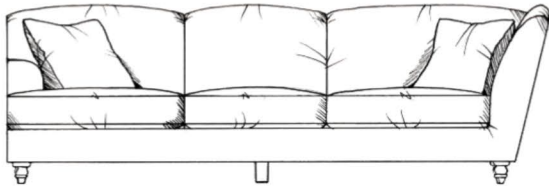

Armless 155cm unit

1 arm 113cm unit

1 arm 210cm unit

Armless 175cm unit

1 arm 133cm unit

1 arm 230cm unit

Armless 193cm unit

1 arm 160cm unit

Medium footstool
W: 90cm, H: 35cm, D: 60cm

Large footstool
W: 122cm, H: 35cm, D: 75cm

Maxi footstool
W: 125cm, H: 35cm, D: 105cm

tamarisk

Claudius corner group - continued

Single corner unit width 107cm

Grand corner unit width 222cm

Super grand corner unit width
255cm - 3 seat places

Lounger unit
W: 95cm, H: 83cm, D: 175cm

tamarisk

Claudius

Fibre seat with foam core. Fixed back. Steel serpentine springs. Solid wood feet available in dark oak, medium oak, light oak, ebony, walnut, smoked grey, wenge or graphite. Optional tapered leg. Incl. 50cm feather scatters as shown.

ALL UNITS

- ARM HEIGHT 55CM

- SEAT HEIGHT 46CM

Small sofa
width 160cm, height 78cm, depth 110cm

Gents chair
width 92cm, height 78cm, depth 110cm

Medium sofa
width 187cm, height 78cm, depth 110cm

Ladies chair (inc lumbar cushion)
width 90cm, height 85cm, depth 107cm