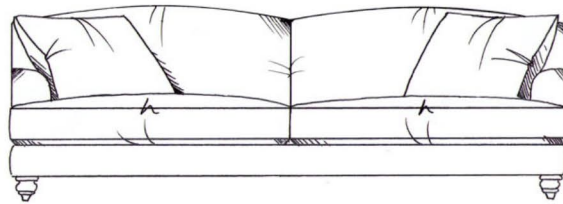

Super grand corner unit width
255cm - 3 seat places

Lounger unit
W: 95cm, H: 83cm, D: 175cm

tamarisk

Claudius

Fibre seat with foam core. Fixed back. Steel serpentine springs. Solid wood feet available in dark oak, medium oak, light oak, ebony, walnut, smoked grey, wenge or graphite. Optional tapered leg. Incl. 50cm feather scatters as shown.

ALL UNITS

- ARM HEIGHT 55CM

- SEAT HEIGHT 46CM

Small sofa
width 160cm, height 78cm, depth 110cm

Gents chair
width 92cm, height 78cm, depth 110cm

Medium sofa
width 187cm, height 78cm, depth 110cm

Ladies chair (inc lumbar cushion)
width 90cm, height 85cm, depth 107cm

Large sofa
width 210cm, height 78cm, depth 110cm

Love seat
width 130cm, height 78cm, depth 110cm

Grand sofa
width 225cm, height 78cm, depth 110cm

Medium footstool W: 90cm, H:35cm, D:60cm

Super grand sofa (3 seat places)
width 250cm, height 78cm, depth 110cm