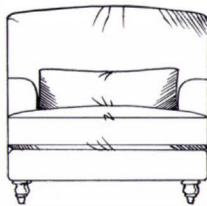

Super grand corner unit width
255cm - 3 seat places

Lounger unit
W: 95cm, H: 83cm, D: 175cm

tamarisk

Claudius

Fibre seat with foam core. Fixed back. Steel serpentine springs. Solid wood feet available in dark oak, medium oak, light oak, ebony, walnut, smoked grey, wenge or graphite. Optional tapered leg. Incl. 50cm feather scatters as shown.

ALL UNITS

- ARM HEIGHT 55CM

- SEAT HEIGHT 46CM

Small sofa
width 160cm, height 78cm, depth 110cm

Gents chair
width 92cm, height 78cm, depth 110cm

Medium sofa
width 187cm, height 78cm, depth 110cm

Ladies chair (inc lumbar cushion)
width 90cm, height 85cm, depth 107cm

Large sofa
width 210cm, height 78cm, depth 110cm

Love seat
width 130cm, height 78cm, depth 110cm

Grand sofa
width 225cm, height 78cm, depth 110cm

Medium footstool W: 90cm, H:35cm, D:60cm

Super grand sofa (3 seat places)
width 250cm, height 78cm, depth 110cm