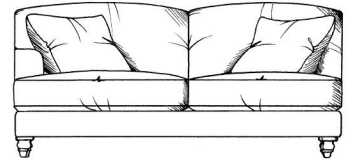

Optional tapered leg.

Incl. 55cm feather scatters as shown.

ALL UNITS

- FRAME HEIGHT 83CM
- DEPTH 107CM
- ARM HEIGHT 55CM
- SEAT HEIGHT 46CM

1 arm 94cm unit

1 arm 170cm unit

1 arm 104cm unit

1 arm 190cm unit

Armless 155cm unit

1 arm 113cm unit

1 arm 210cm unit

Armless 175cm unit

1 arm 133cm unit

1 arm 230cm unit

Armless 193cm unit

1 arm 160cm unit

ALL UNITS

- ARM HEIGHT 55CM

- SEAT HEIGHT 46CM

Small sofa
width 160cm, height 78cm, depth 110cm

Gents chair
width 92cm, height 78cm, depth 110cm

Medium sofa
width 187cm, height 78cm, depth 110cm

Ladies chair (inc lumbar cushion)
width 90cm, height 85cm, depth 107cm

Large sofa
width 210cm, height 78cm, depth 110cm

Love seat
width 130cm, height 78cm, depth 110cm

Grand sofa
width 225cm, height 78cm, depth 110cm

Medium footstool W: 90cm, H:35cm, D:60cm

Super grand sofa (3 seat places)
width 250cm, height 78cm, depth 110cm