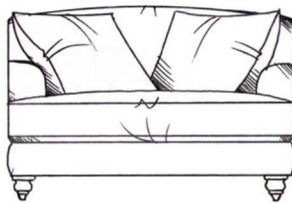

ALL UNITS

- ARM HEIGHT 55CM

- SEAT HEIGHT 46CM

Small sofa
width 160cm, height 78cm, depth 110cm

Gents chair
width 92cm, height 78cm, depth 110cm

Medium sofa
width 187cm, height 78cm, depth 110cm

Ladies chair (inc lumbar cushion)
width 90cm, height 85cm, depth 107cm

Large sofa
width 210cm, height 78cm, depth 110cm

Love seat
width 130cm, height 78cm, depth 110cm

Grand sofa
width 225cm, height 78cm, depth 110cm

Medium footstool W: 90cm, H:35cm, D:60cm

Super grand sofa (3 seat places)
width 250cm, height 78cm, depth 110cm