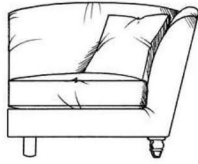

Optional tapered leg.

Incl. 55cm feather scatters as shown.

ALL UNITS

- FRAME HEIGHT 83CM
- DEPTH 107CM
- ARM HEIGHT 55CM
- SEAT HEIGHT 46CM

1 arm 94cm unit

1 arm 170cm unit

1 arm 104cm unit

1 arm 190cm unit

Armless 155cm unit

1 arm 113cm unit

1 arm 210cm unit

Armless 175cm unit

1 arm 133cm unit

1 arm 230cm unit

Armless 193cm unit

1 arm 160cm unit

Medium footstool
W: 90cm, H: 35cm, D: 60cm

Large footstool
W: 122cm, H: 35cm, D: 75cm

Maxi footstool
W: 125cm, H: 35cm, D: 105cm

tamarisk

Claudius corner group - continued

Single corner unit width 107cm

Grand corner unit width 222cm

ALL UNITS

- ARM HEIGHT 55CM

- SEAT HEIGHT 46CM

Small sofa
width 160cm, height 78cm, depth 110cm

Gents chair
width 92cm, height 78cm, depth 110cm

Medium sofa
width 187cm, height 78cm, depth 110cm

Ladies chair (inc lumbar cushion)
width 90cm, height 85cm, depth 107cm