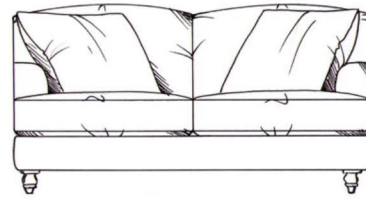

Medium footstool
W: 90cm, H: 35cm, D: 60cm

Large footstool
W: 122cm, H: 35cm, D: 75cm

Maxi footstool
W: 125cm, H: 35cm, D: 105cm

tamarisk

Claudius corner group - continued

Single corner unit width 107cm

Grand corner unit width 222cm

Super grand corner unit width
255cm - 3 seat places

Lounger unit
W: 95cm, H: 83cm, D: 175cm

tamarisk

Claudius

Fibre seat with foam core. Fixed back. Steel serpentine springs. Solid wood feet available in dark oak, medium oak, light oak, ebony, walnut, smoked grey, wenge or graphite. Optional tapered leg. Incl. 50cm feather scatters as shown.

ALL UNITS

- ARM HEIGHT 55CM

- SEAT HEIGHT 46CM

Small sofa
width 160cm, height 78cm, depth 110cm

Gents chair
width 92cm, height 78cm, depth 110cm

Medium sofa
width 187cm, height 78cm, depth 110cm

Ladies chair (inc lumbar cushion)
width 90cm, height 85cm, depth 107cm

Large sofa
width 210cm, height 78cm, depth 110cm

Love seat
width 130cm, height 78cm, depth 110cm

Grand sofa
width 225cm, height 78cm, depth 110cm

Medium footstool W: 90cm, H:35cm, D:60cm

Super grand sofa (3 seat places)
width 250cm, height 78cm, depth 110cm