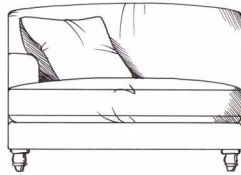

Optional tapered leg.

Incl. 55cm feather scatters as shown.

ALL UNITS

- FRAME HEIGHT 83CM
- DEPTH 107CM
- ARM HEIGHT 55CM
- SEAT HEIGHT 46CM

1 arm 94cm unit

1 arm 170cm unit

1 arm 104cm unit

1 arm 190cm unit

Armless 155cm unit

1 arm 113cm unit

1 arm 210cm unit

Armless 175cm unit

1 arm 133cm unit

1 arm 230cm unit

Armless 193cm unit

1 arm 160cm unit

ALL UNITS

- ARM HEIGHT 55CM

- SEAT HEIGHT 46CM

Small sofa
width 160cm, height 78cm, depth 110cm

Gents chair
width 92cm, height 78cm, depth 110cm

Medium sofa
width 187cm, height 78cm, depth 110cm

Ladies chair (inc lumbar cushion)
width 90cm, height 85cm, depth 107cm

Large sofa
width 210cm, height 78cm, depth 110cm

Love seat
width 130cm, height 78cm, depth 110cm

Grand sofa
width 225cm, height 78cm, depth 110cm

Medium footstool W: 90cm, H:35cm, D:60cm

Super grand sofa (3 seat places)
width 250cm, height 78cm, depth 110cm