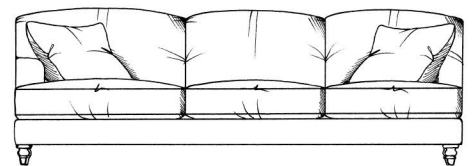

Optional tapered leg.

Incl. 55cm feather scatters as shown.

ALL UNITS

- FRAME HEIGHT 83CM
- DEPTH 107CM
- ARM HEIGHT 55CM
- SEAT HEIGHT 46CM

1 arm 94cm unit

1 arm 170cm unit

1 arm 104cm unit

1 arm 190cm unit

Armless 155cm unit

1 arm 113cm unit

1 arm 210cm unit

Armless 175cm unit

1 arm 133cm unit

1 arm 230cm unit

Armless 193cm unit

1 arm 160cm unit

Medium footstool
W: 90cm, H: 35cm, D: 60cm

Large footstool
W: 122cm, H: 35cm, D: 75cm

Maxi footstool
W: 125cm, H: 35cm, D: 105cm

tamarisk

Claudius corner group - continued

Single corner unit width 107cm

Grand corner unit width 222cm

ALL UNITS

- ARM HEIGHT 55CM

- SEAT HEIGHT 46CM

Small sofa
width 160cm, height 78cm, depth 110cm

Gents chair
width 92cm, height 78cm, depth 110cm

Medium sofa
width 187cm, height 78cm, depth 110cm

Ladies chair (inc lumbar cushion)
width 90cm, height 85cm, depth 107cm