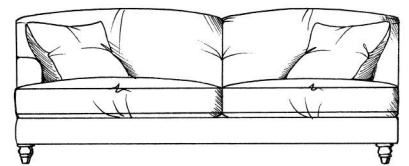

Optional tapered leg.

Incl. 55cm feather scatters as shown.

ALL UNITS

- FRAME HEIGHT 83CM
- DEPTH 107CM
- ARM HEIGHT 55CM
- SEAT HEIGHT 46CM

1 arm 94cm unit

1 arm 170cm unit

1 arm 104cm unit

1 arm 190cm unit

Armless 155cm unit

1 arm 113cm unit

1 arm 210cm unit

Armless 175cm unit

1 arm 133cm unit

1 arm 230cm unit

Armless 193cm unit

1 arm 160cm unit

ALL UNITS

- ARM HEIGHT 55CM

- SEAT HEIGHT 46CM

Small sofa
width 160cm, height 78cm, depth 110cm

Gents chair
width 92cm, height 78cm, depth 110cm

Medium sofa
width 187cm, height 78cm, depth 110cm

Ladies chair (inc lumbar cushion)
width 90cm, height 85cm, depth 107cm

Large sofa
width 210cm, height 78cm, depth 110cm

Love seat
width 130cm, height 78cm, depth 110cm

Grand sofa
width 225cm, height 78cm, depth 110cm

Medium footstool W: 90cm, H:35cm, D:60cm

Super grand sofa (3 seat places)
width 250cm, height 78cm, depth 110cm