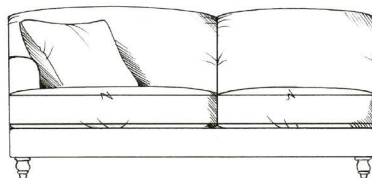

Optional tapered leg.

Incl. 55cm feather scatters as shown.

ALL UNITS

- FRAME HEIGHT 83CM
- DEPTH 107CM
- ARM HEIGHT 55CM
- SEAT HEIGHT 46CM

1 arm 94cm unit

1 arm 170cm unit

1 arm 104cm unit

1 arm 190cm unit

Armless 155cm unit

1 arm 113cm unit

1 arm 210cm unit

Armless 175cm unit

1 arm 133cm unit

1 arm 230cm unit

Armless 193cm unit

1 arm 160cm unit

Medium footstool
W: 90cm, H: 35cm, D: 60cm

Large footstool
W: 122cm, H: 35cm, D: 75cm

Maxi footstool
W: 125cm, H: 35cm, D: 105cm

tamarisk

Claudius corner group - continued

Single corner unit width 107cm

Grand corner unit width 222cm

ALL UNITS

- ARM HEIGHT 55CM

- SEAT HEIGHT 46CM

Small sofa
width 160cm, height 78cm, depth 110cm

Gents chair
width 92cm, height 78cm, depth 110cm

Medium sofa
width 187cm, height 78cm, depth 110cm

Ladies chair (inc lumbar cushion)
width 90cm, height 85cm, depth 107cm