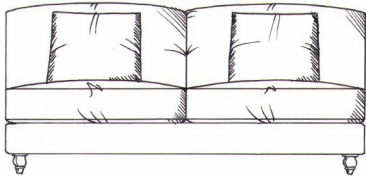

Optional tapered leg.

Incl. 55cm feather scatters as shown.

ALL UNITS

- FRAME HEIGHT 83CM
- DEPTH 107CM
- ARM HEIGHT 55CM
- SEAT HEIGHT 46CM

1 arm 94cm unit

1 arm 170cm unit

1 arm 104cm unit

1 arm 190cm unit

Armless 155cm unit

1 arm 113cm unit

1 arm 210cm unit

Armless 175cm unit

1 arm 133cm unit

1 arm 230cm unit

Armless 193cm unit

1 arm 160cm unit

ALL UNITS

- ARM HEIGHT 55CM

- SEAT HEIGHT 46CM

Small sofa
width 160cm, height 78cm, depth 110cm

Gents chair
width 92cm, height 78cm, depth 110cm

Medium sofa
width 187cm, height 78cm, depth 110cm

Ladies chair (inc lumbar cushion)
width 90cm, height 85cm, depth 107cm

Large sofa
width 210cm, height 78cm, depth 110cm

Love seat
width 130cm, height 78cm, depth 110cm

Grand sofa
width 225cm, height 78cm, depth 110cm

Medium footstool W: 90cm, H:35cm, D:60cm

Super grand sofa (3 seat places)
width 250cm, height 78cm, depth 110cm