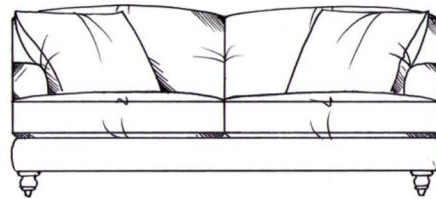

Super grand corner unit width
255cm - 3 seat places

Lounger unit
W: 95cm, H: 83cm, D: 175cm

tamarisk

Claudius

Fibre seat with foam core. Fixed back. Steel serpentine springs. Solid wood feet available in dark oak, medium oak, light oak, ebony, walnut, smoked grey, wenge or graphite. Optional tapered leg. Incl. 50cm feather scatters as shown.

ALL UNITS

- ARM HEIGHT 55CM

- SEAT HEIGHT 46CM

Small sofa
width 160cm, height 78cm, depth 110cm

Gents chair
width 92cm, height 78cm, depth 110cm

Medium sofa
width 187cm, height 78cm, depth 110cm

Ladies chair (inc lumbar cushion)
width 90cm, height 85cm, depth 107cm

Large sofa
width 210cm, height 78cm, depth 110cm

Love seat
width 130cm, height 78cm, depth 110cm

Grand sofa
width 225cm, height 78cm, depth 110cm

Medium footstool W: 90cm, H:35cm, D:60cm

Super grand sofa (3 seat places)
width 250cm, height 78cm, depth 110cm