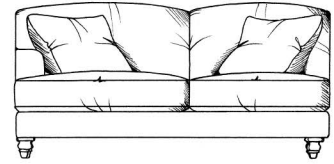

Optional tapered leg.

Incl. 55cm feather scatters as shown.

ALL UNITS

- FRAME HEIGHT 83CM
- DEPTH 107CM
- ARM HEIGHT 55CM
- SEAT HEIGHT 46CM

1 arm 94cm unit

1 arm 170cm unit

1 arm 104cm unit

1 arm 190cm unit

Armless 155cm unit

1 arm 113cm unit

1 arm 210cm unit

Armless 175cm unit

1 arm 133cm unit

1 arm 230cm unit

Armless 193cm unit

1 arm 160cm unit

ALL UNITS

- ARM HEIGHT 55CM

- SEAT HEIGHT 46CM

Small sofa
width 160cm, height 78cm, depth 110cm

Gents chair
width 92cm, height 78cm, depth 110cm

Medium sofa
width 187cm, height 78cm, depth 110cm

Ladies chair (inc lumbar cushion)
width 90cm, height 85cm, depth 107cm

Large sofa
width 210cm, height 78cm, depth 110cm

Love seat
width 130cm, height 78cm, depth 110cm

Grand sofa
width 225cm, height 78cm, depth 110cm

Medium footstool W: 90cm, H:35cm, D:60cm

Super grand sofa (3 seat places)
width 250cm, height 78cm, depth 110cm