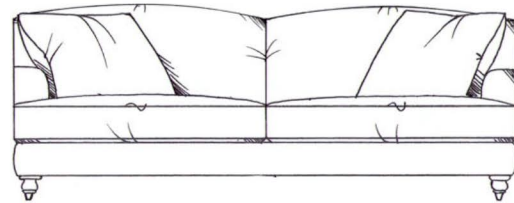

Super grand corner unit width
255cm - 3 seat places

Lounger unit
W: 95cm, H: 83cm, D: 175cm

tamarisk

Claudius

Fibre seat with foam core. Fixed back. Steel serpentine springs. Solid wood feet available in dark oak, medium oak, light oak, ebony, walnut, smoked grey, wenge or graphite. Optional tapered leg. Incl. 50cm feather scatters as shown.

ALL UNITS

- ARM HEIGHT 55CM

- SEAT HEIGHT 46CM

Small sofa
width 160cm, height 78cm, depth 110cm

Gents chair
width 92cm, height 78cm, depth 110cm

Medium sofa
width 187cm, height 78cm, depth 110cm

Ladies chair (inc lumbar cushion)
width 90cm, height 85cm, depth 107cm

Large sofa
width 210cm, height 78cm, depth 110cm

Love seat
width 130cm, height 78cm, depth 110cm

Grand sofa
width 225cm, height 78cm, depth 110cm

Medium footstool W: 90cm, H:35cm, D:60cm

Super grand sofa (3 seat places)
width 250cm, height 78cm, depth 110cm