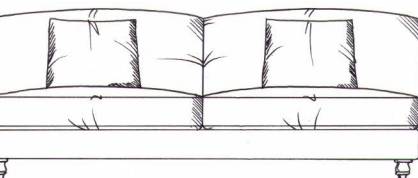

Optional tapered leg.

Incl. 55cm feather scatters as shown.

ALL UNITS

- FRAME HEIGHT 83CM
- DEPTH 107CM
- ARM HEIGHT 55CM
- SEAT HEIGHT 46CM

1 arm 94cm unit

1 arm 170cm unit

1 arm 104cm unit

1 arm 190cm unit

Armless 155cm unit

1 arm 113cm unit

1 arm 210cm unit

Armless 175cm unit

1 arm 133cm unit

1 arm 230cm unit

Armless 193cm unit

1 arm 160cm unit

ALL UNITS

- ARM HEIGHT 55CM

- SEAT HEIGHT 46CM

Small sofa
width 160cm, height 78cm, depth 110cm

Gents chair
width 92cm, height 78cm, depth 110cm

Medium sofa
width 187cm, height 78cm, depth 110cm

Ladies chair (inc lumbar cushion)
width 90cm, height 85cm, depth 107cm