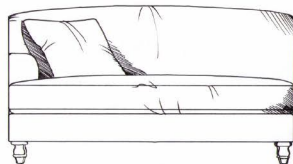

Optional tapered leg.

Incl. 55cm feather scatters as shown.

ALL UNITS

- FRAME HEIGHT 83CM
- DEPTH 107CM
- ARM HEIGHT 55CM
- SEAT HEIGHT 46CM

1 arm 94cm unit

1 arm 170cm unit

1 arm 104cm unit

1 arm 190cm unit

Armless 155cm unit

1 arm 113cm unit

1 arm 210cm unit

Armless 175cm unit

1 arm 133cm unit

1 arm 230cm unit

Armless 193cm unit

1 arm 160cm unit

Medium footstool
W: 90cm, H: 35cm, D: 60cm

Large footstool
W: 122cm, H: 35cm, D: 75cm

Maxi footstool
W: 125cm, H: 35cm, D: 105cm

tamarisk

Claudius corner group - continued

Single corner unit width 107cm

Grand corner unit width 222cm

ALL UNITS

- ARM HEIGHT 55CM

- SEAT HEIGHT 46CM

Small sofa
width 160cm, height 78cm, depth 110cm

Gents chair
width 92cm, height 78cm, depth 110cm

Medium sofa
width 187cm, height 78cm, depth 110cm

Ladies chair (inc lumbar cushion)
width 90cm, height 85cm, depth 107cm