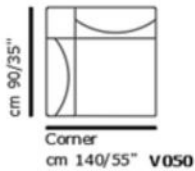

COVERING AS SHOWN:

LEATHER P11 LUNA COL.1146

BLACK MATT LEGS

Chair left arm large
cm 122/48" V008

Chair no arm large
cm 88/35" V115

Chair RX power
left arm large
cm 122/48" V905

Chair RX no arm large
cm 88/35" V704

Chair right arm large
cm 122/48" V009

Chair no arm small
cm 73/29" V114

Chair RX power
right arm large
cm 122/48" V906

Chair RX no arm small
cm 73/29" V706

Chair left arm small
cm 107/42" V002

Chair RX power
left arm small
cm 107/42" V903