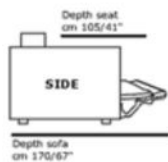

COVERING AS SHOWN:

LEATHER P11 LUNA COL.1146

BLACK MATT LEGS

Chair left arm large
cm 122/48" V008

Chair no arm large
cm 88/35" V115

Chair RX power
left arm large
cm 122/48" V905

Chair RX no arm large
cm 88/35" V704

Chair right arm large
cm 122/48" V009

Chair no arm small
cm 73/29" V114

Chair RX power
right arm large
cm 122/48" V906

Chair RX no arm small
cm 73/29" V706

Chair left arm small
cm 107/42" V002

Chair RX power
left arm small
cm 107/42" V903

Chair right arm small
cm 107/42" V003

Chair RX power
right arm small
cm 107/42" V904