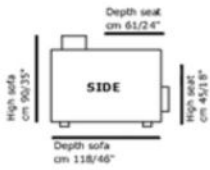

I861 / MIRA

INTRODUCTION: June 2022

STYLE: Casual Contemporary

CONFIGURATION: Stationary, Power Motion

COVERING: Fabric or Leather starting from cat. P10

SEAT CONSTRUCTION: High Density Foam memory foam, fibers

COVERING AS SHOWN:

LEATHER P11 LUNA COL.1146

BLACK MATT LEGS

Chair left arm large
cm 122/48" V008

Chair no arm large
cm 88/35" V115

Chair RX power
left arm large
cm 122/48" V905

Chair RX no arm large
cm 88/35" V704

Chair right arm large
cm 122/48" V009

Chair no arm small
cm 73/29" V114

Chair RX power
right arm large
cm 122/48" V906

Chair RX no arm small
cm 73/29" V706

Chair left arm small
cm 107/42" V002

Chair RX power
left arm small
cm 107/42" V903

Chair right arm small
cm 107/42" V003

Chair RX power
right arm small
cm 107/42" V904