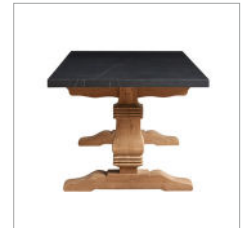

PRODUCTS / CLASSIC COLLECTION / DINING TABLES

GEORGIAN ARCHITECTURAL MARBLE

The Georgian Architectural dining table is handcrafted from Genuine English Reclaimed Timber sourced from disused buildings in the UK, sometimes up to 100 years old. A really warm and welcoming chunky table to anchor the room for casual sit downs or more formal dinner parties. Enjoy great company with plenty of eating, drinking, laughing, arguing and sharing - just as it should be.

DIMENSIONS:

OVERALL

L: 102.4" / 260 cm

W: 39.4" / 100 cm

H: 29.5" / 75 cm

Weight: 125 kg / 275.6 lbs

LEGS SPACING

L: 62.2" / 158 cm

UNDER TABLE TOP

H: 27.9" / 71 cm

AVAILABLE IN:

MARBLE: Black Polished, Honed | White Polished, Honed

Special Note: Only genuine reclaimed timbers are used, and as such colouring may vary from piece to piece.