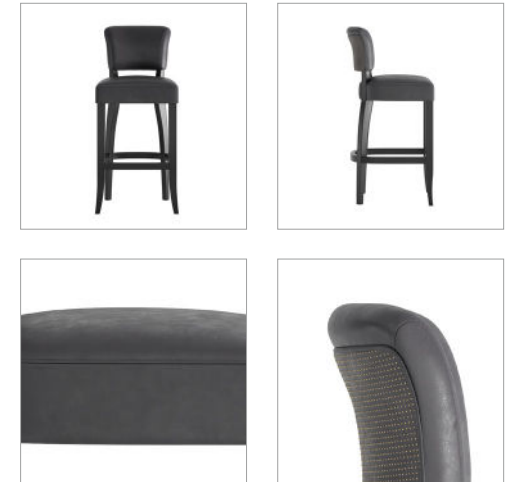

PRODUCTS / NEW 2022 / BENCHES & BARSTOOLS

MIMI STUD

This barstool version of our Mimi Stud dining chair blends rugged Safari leather with a brass-studded backrest for an audaciously modern take on glamour. Piped detailing and classic black legs give a tailored, luxe feel. Available in counter or bar height.

Mimi Stud Barstool Low

L: 18.8" / 48 cm
W: 21.3" / 54 cm
H: 38.6" / 98 cm
S.W: 15.7" / 40 cm
S.H: 27.2" / 69 cm
Weight: 7.6 kg / 17 lbs

AVAILABLE IN:

LEATHER: Pixel Black

LEGS: Black

DIMENSIONS:

OVERALL	SEAT	WEIGHT
L: 18.8" / 48 cm	L: 18.8" / 48 cm	10 kg / 22 lbs
W: 21.3" / 54 cm	W: 15.7" / 40 cm	
H: 42.5" / 108 cm	H: 31.1" / 79 cm	

PRODUCT SHOWN IN:

Pixel Black

> SEATINGS SPECIFICATIONS

> FINISHES STANDARDS