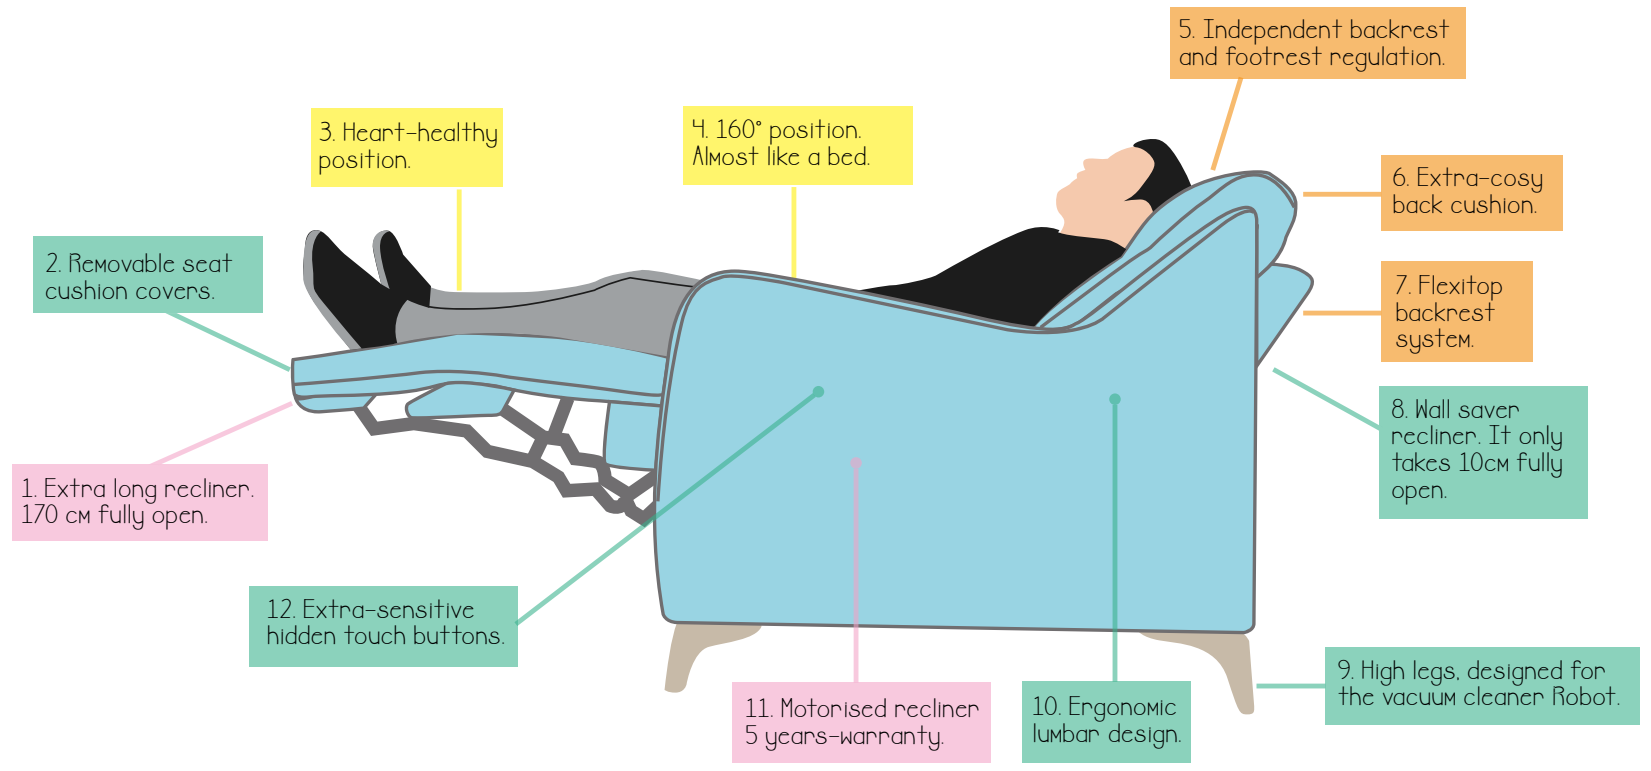

AVALON

THE MOST COMFORTABLE SOFA IN THE WORLD by fama

5-YEAR WARRANTY FOR MECHANISMS AND MOTOR

- Ref. Position
- Ref. Recliner
- Ref. Design
- Ref. Headrest and backrest

- AN ADAPTABLE PROGRAM FOR ALL HOMES
- MULTIPOSITION
- COMFORTABLE FOR ALL SIZES
- IT DOESN'T SEEM LIKE A RECLINER
- THE BEST ALLY FOR YOUR HEALTH
- REPLACES THE USUAL CHAISSE LONGUE
- YOU&ME, THE MOST SPECIAL PIECE