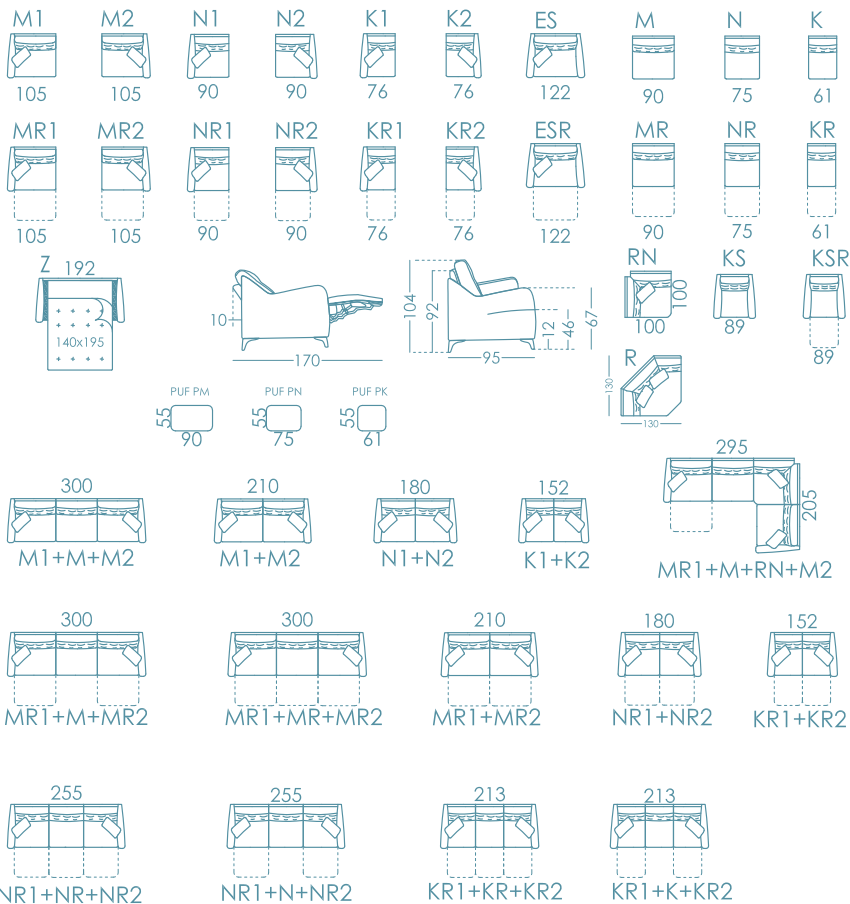

AVALON

THE MOST
COMFORTABLE
SOFA IN
THE WORLD

AVALON

CROQUIS
SCHEMATICS

made in
Spain
in green

www.fama.es

fama