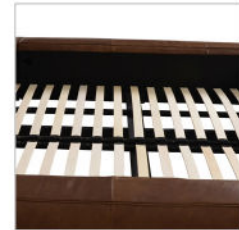

DIMENSIONS:

UK SUPER KING

L: 89"/226 cm
W: 102"/260 cm
H: 37"/95 cm
Frame H: 19"/48 cm

MATTRESS

L: 72"/183 cm
W: 78"/198 cm
H: 13"/32 cm
Weight: 87 kg / 191 lbs

PRODUCT SHOWN IN:

UK Super King - Savage