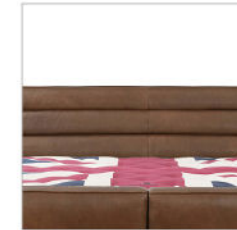

DIMENSIONS:

UK SUPER KING

L: 89"/226 cm
W: 102"/260 cm
H: 37"/95 cm
Frame H: 19"/48 cm

MATTRESS

L: 72"/183 cm
W: 78"/198 cm
H: 13"/32 cm
Weight: 87 kg / 191 lbs

PRODUCT SHOWN IN:

UK Super King - Savage