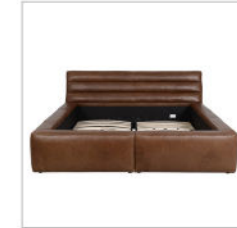

DIMENSIONS:

UK SUPER KING

L: 89"/226 cm
W: 102"/260 cm
H: 37"/95 cm
Frame H: 19"/48 cm

MATTRESS

L: 72"/183 cm
W: 78"/198 cm
H: 13"/32 cm
Weight: 87 kg / 191 lbs

PRODUCT SHOWN IN:

UK Super King - Savage