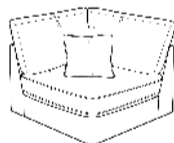

SMALL SOFA
PILLOW BACK
H W D AH SH SD SW FH
88 195 110 55 46 62-66 155 68

SMALL SOFA
STANDARD BACK
H W D AH SH SD SW FH
84 195 110 55 46 66 155 68

1 ARM 3STR SOFA LHF
PILLOW BACK (ALSO AVAILABLE IN RHF)
H W D AH SH SD SW FH
88 192 110 55 46 62-66 172 68

1 ARM 3STR SOFA LHF
STANDARD BACK (ALSO AVAILABLE IN RHF)
H W D AH SH SD SW FH
84 192 110 55 46 66 172 68

1 ARM 2STR SOFA LHF
PILLOW BACK (ALSO AVAILABLE IN RHF)
H W D AH SH SD SW FH
88 162 110 55 46 62-66 142 68

1 ARM 2STR SOFA LHF
STANDARD BACK (ALSO AVAILABLE IN RHF)
H W D AH SH SD SW FH
84 162 110 55 46 66 142 68

1 ARM 1STR SOFA LHF
PILLOW BACK (ALSO AVAILABLE IN RHF)
H W D AH SH SD SW FH
88 124 110 55 46 62-66 104 68

1 ARM 1STR SOFA LHF
STANDARD BACK (ALSO AVAILABLE IN RHF)
H W D AH SH SD SW FH
84 124 110 55 46 66 104 68

CORNER BOX
PILLOW BACK
H W D SH SD SW FH
88 108 108 46 60-64 60 68

CORNER BOX
STANDARD BACK
H W D SH SD SW FH
84 108 108 46 66 60 68